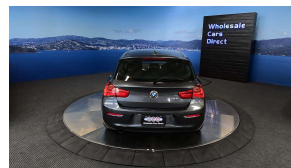

Wholesale Cars Direct

2015 BMW 118i Style Pack - Grade 4.5 - NZ Stereo Upgrade.

Vehicle	Odometer	Engine	Seats	Stock ID
Details	53.291 km	1500 cc	5	15963

TRADE IN's

All trade ins can be facilitated here quickly and easily