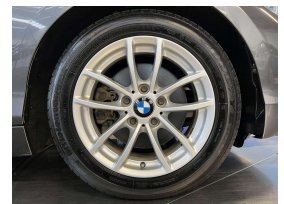

Wholesale Cars Direct

2015 BMW 118i Style Pack - Grade 4.5 - NZ Stereo Upgrade.

Vehicle	Odometer	Engine	Seats	Stock ID
Details	53.291 km	1500 cc	5	15963

TRADE IN's

All trade ins can be facilitated here quickly and easily