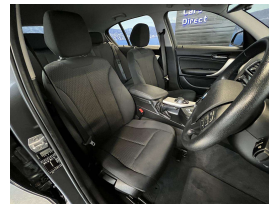

Wholesale Cars Direct

2015 BMW 118i Style Pack - Grade 4.5 - NZ Stereo Upgrade.

Vehicle	Odometer	Engine	Seats	Stock ID
Details	53.291 km	1500 cc	5	15963

TRADE IN's

All trade ins can be facilitated here quickly and easily