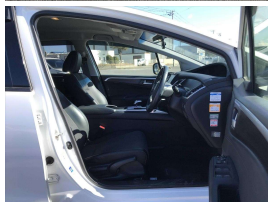

Wholesale Cars Direct

2015 Honda JADE Hybrid 6 Seat Honda Sensing - BIG Spec - Grade 4.5.

Stock ID 17266
Engine 1500 cc, Hybrid
Body People Mover
Odometer 93,643 km
Interior 6 seats, 0
Transmission Automatic