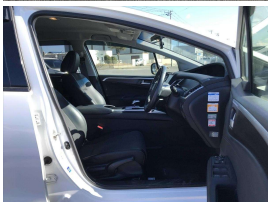

Wholesale Cars Direct

2015 Honda JADE Hybrid 6 Seat Honda Sensing - BIG Spec - Grade 4.5.

Stock ID 17266
Engine 1500 cc, Hybrid
Body People Mover
Odometer 93,670 km
Interior 6 seats, 0
Transmission Automatic