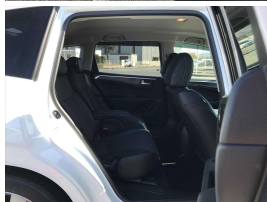

Wholesale Cars Direct

2015 Honda JADE Hybrid 6 Seat Honda Sensing - BIG Spec - Grade 4.5.

Stock ID 17266
Engine 1500 cc, Hybrid
Body People Mover
Odometer 93,670 km
Interior 6 seats, 0
Transmission Automatic