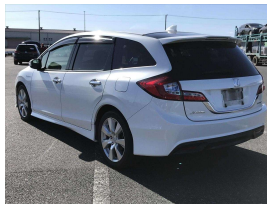

Wholesale Cars Direct

2015 Honda JADE Hybrid 6 Seat Honda Sensing - BIG Spec - Grade 4.5.

Stock ID 17266
Engine 1500 cc, Hybrid
Body People Mover
Odometer 93,670 km
Interior 6 seats, 0
Transmission Automatic