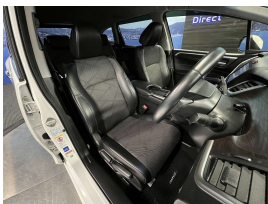

Wholesale Cars Direct

2015 Honda Jade Hybrid 6 Seats - Honda Sensing BIG Spec - Wireless

Stock ID 17266

Engine 1500 cc, Hybrid

Body People Mover

Odometer 93,770 km

Interior 6 seats, 0

Transmission Automatic

Welcome to Wholesale Cars Direct.
WCD is quality, WCD is service, it is who we are.

BIG Spec Honda sensing 10 airbag 5 star safe 6 seater Hybrid. An exceptional example with a brand new set of tires fitted in NZ. Comes with cruise control, Partial leather trim, Proximity keyless entry - Push button start, Stability Control, Forward collision warning, Lane departure warning, Climate control, Isofix car seat anchor points, 3 Point seat belts for all seats, 17" alloys, Reverse camera, We have also installed a new wireless Apple Car Play stereo..