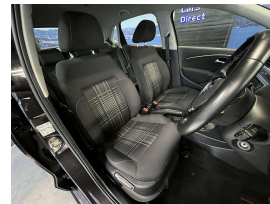

## 2015 Volkswagen Polo Facelift - Lounge Edition - NZ stereo

Vehicle	Odometer	Engine	Seats	Stock ID
Details	49.700 km	1200 cc	-	15464