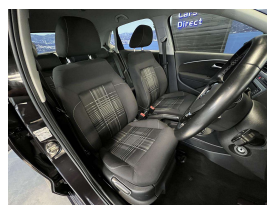

Wholesale Cars Direct

2015 Volkswagen Polo Facelift - Lounge Edition - NZ stereo

Vehicle	Odometer	Engine	Seats	Stock ID
Details	49.700 km	1200 cc	-	15464

TRADE IN's

All trade ins can be facilitated here quickly and easily