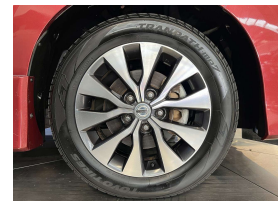

Wholesale Cars Direct

2017 Nissan Serena Highway star - 8 Seater - Top Spec. \$16,990

Stock ID	16947
Engine	2000 cc, Hybrid
Body	People Mover
Odometer	97,690 km
Interior	8 seats, 0
Transmission	Automatic

Welcome to Wholesale Cars Direct.
WCD is quality, WCD is service, it is who we are.

An extremely stunning facelift Hybrid Highway Star Serena. Comes with auto 360 degree camera, Reverse camera, Two keys, Auto stop/start, 8 Seats, Twin electric sliding side doors, 6 airbags, Isofix anchor points, Stability control, Front/Rear parking sensors, Climate air condition, Automatic headlights, Push button start - Proximity keyless, Cruise control, Forward collision warning, Emergency brake, 16" factory alloys. The 2.0 Liter petrol engine generates additional electricity which is stored to power the vehicles electrics.