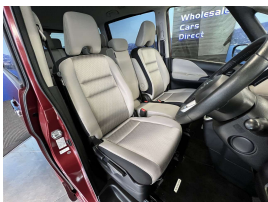

Wholesale Cars Direct

2017 Nissan Serena Highway star - 8 Seater - Top Spec. \$16,990

Stock ID	16947
Engine	2000 cc, Hybrid
Body	People Mover
Odometer	97,690 km
Interior	8 seats, 0
Transmission	Automatic

Welcome to Wholesale Cars Direct.
WCD is quality, WCD is service, it is who we are.

An extremely stunning facelift Hybrid Highway Star Serena. Comes with auto 360 degree camera, Reverse camera, Two keys, Auto stop/start, 8 Seats, Twin electric sliding side doors, 6 airbags, Isofix anchor points, Stability control, Front/Rear parking sensors, Climate air condition, Automatic headlights, Push button start - Proximity keyless, Cruise control, Forward collision warning, Emergency brake, 16" factory alloys. The 2.0 Liter petrol engine generates additional electricity which is stored to power the vehicles electrics.