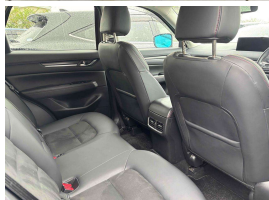

2021 Mazda CX-5 S - Black Tone Edition - Grade 4.5 - BIG Spec. $34,99

Stock ID 17423
Engine 2000 cc
Body SUV
Odometer 53,470 km
Interior 0
Transmission Automatic

Welcome to Wholesale Cars Direct.
WCD is quality, WCD is service, it is who we are.

Grade 4.5 facelift Mazda CX5 Black Tone edition, such a cool SUV. This is due to arrive end of June. It can be fast tracked through compliance upon arrival with genuine interest, or purchased prior subject to condition & test drive.