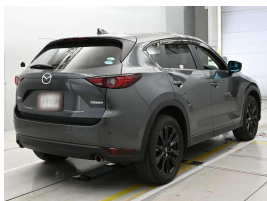

Wholesale Cars Direct

2021 Mazda CX-5 S - Black Tone Edition - Grade 4.5 - BIG Spec. \$34,99

Stock ID 17423
Engine 2000 cc
Body SUV
Odometer 53,470 km
Interior 0
Transmission Automatic

Welcome to Wholesale Cars Direct.
WCD is quality, WCD is service, it is who we are.

Grade 4.5 facelift Mazda CX5 Black Tone edition, such a cool SUV. This is due to arrive end of June. It can be fast tracked through compliance upon arrival with genuine interest, or purchased prior subject to condition & test drive.