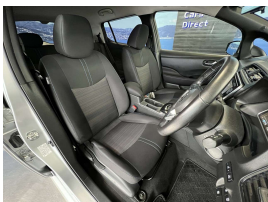

Wholesale Cars Direct

2019 Nissan Leaf 40kwh - 89% SOH - Low KM's - Immaculate Condition

Stock ID 16864

Engine 0 cc, Electric

Body Hatchback

Odometer 30,170 km

Interior 0

Transmission Automatic

Welcome to Wholesale Cars Direct.
WCD is quality, WCD is service, it is who we are.

WCD doing our best to supply better cars with proven quality into the NZ market place. Compliance invoices, Japanese auction grades, full transparency given on every car. This immaculate Nissan Leaf has just 298 quick charges, 103 long charges. Comes with upgraded dash/stereo in English, 10 Airbags, Cruise control, Top view 360 Degree camera, Reverse Camera, Heated Front seats, Forward collision warning, Apple Car Play/Android Auto, Bluetooth handsfree, Music streaming, Auto head lights, Heated steering wheel, Front/Rear Parking sensors, Proximity key - Push button start, ISOFIX car seat anchor points, 3 point seat belts for all seats, NZ Deluxe 8 amp charger cable with delayed start, LCD