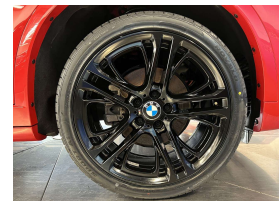

Wholesale Cars Direct

2017 BMW X4 XDrive MSport - Grade 4.5 A - 20" Alloys - HOT SUV.

Stock ID	17122
Engine	2000 cc
Body	SUV
Odometer	21,600 km
Interior	Leather
Transmission	Automatic

Welcome to Wholesale Cars Direct.
WCD is quality, WCD is service, it is who we are.

Vehicles don't get more special than this XXX Factor Hot, Hot, Hot looking BMW X4 Motorsport. Grade 4.5 with an A grade interior, so in Japan the A grade interior is classed like new. It is pristine. Comes with brake energy regeneration, Park Distance Control, Adaptive headlights, Automatic tail gate, Comfort access, Driving Assistant Plus, Active protection, Blind spot detection, Automatic wipers, Electric heated sports front seats, Lane departure warning, Multifunction leather sports steering wheel with paddle shift tiptronic, Factory Bluetooth, Electric memory drivers seat, Radar cruise control, Motorsport aerodynamic package, Stereo upgraded to NZ spec, NZ Navigation, Proximity key - Push Button Start,