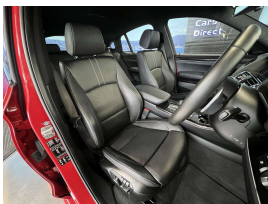

Wholesale Cars Direct

2017 BMW X4 XDrive MSport - Grade 4.5 A - 20" Alloys - HOT SUV.

Stock ID	17122
Engine	2000 cc
Body	SUV
Odometer	21,600 km
Interior	Leather
Transmission	Automatic

Welcome to Wholesale Cars Direct.
WCD is quality, WCD is service, it is who we are.

Vehicles don't get more special than this XXX Factor Hot, Hot, Hot looking BMW X4 Motorsport. Grade 4.5 with an A grade interior, so in Japan the A grade interior is classed like new. It is pristine. Comes with brake energy regeneration, Park Distance Control, Adaptive headlights, Automatic tail gate, Comfort access, Driving Assistant Plus, Active protection, Blind spot detection, Automatic wipers, Electric heated sports front seats, Lane departure warning, Multifunction leather sports steering wheel with paddle shift tiptronic, Factory Bluetooth, Electric memory drivers seat, Radar cruise control, Motorsport aerodynamic package, Stereo upgraded to NZ spec, NZ Navigation, Proximity key - Push Button Start,