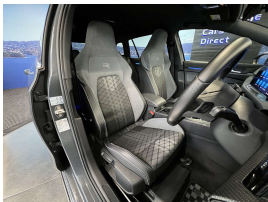

2022 Volkswagen Golf Hybrid eTSI R-Line - Grade 4.5. $37,990