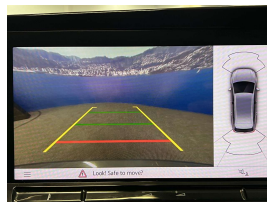

2022 Volkswagen Golf Hybrid eTSI R-Line - Grade 4.5. $37,990