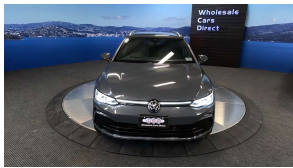

## 2022 Volkswagen Golf Hybrid eTSI R-Line - Grade 4.5. \$37,990

<b>Stock ID</b>	17262
<b>Engine</b>	1500 cc, Hybrid
<b>Body</b>	Station Wagon
<b>Odometer</b>	39,370 km
<b>Interior</b>	0
<b>Transmission</b>	Automatic

Welcome to Wholesale Cars Direct.  
WCD is quality, WCD is service, it is who we are.

Pristine rare hybrid European estate. Pure VW style at its best, with this R-Line example. Comes with virtual cockpit, Heads up display, Stereo to NZ spec, 17" factory alloys with a brand new set of tyres fitted in NZ, 8 airbags, Radar cruise control, Front assist, Park assist, Electronic stability program, Lane departure warning, Blind spot monitoring, Selective drive modes, 3 Point seat belts for all seats, Auto Headlights, Multi function Steering wheel, Paddle shift tiptronic, Reverse camera, Front/Rear parking sensors, Electric tailgate, Wireless Apple Car Play, Wireless phone charging, Bluetooth music streaming, hands free, Auto headlights, Isofix car seat anchor points, Proximity key - Push button start, R -