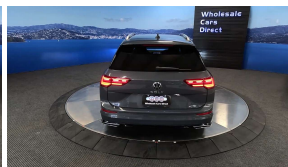

2022 Volkswagen Golf Hybrid eTSI R-Line - Grade 4.5. $37,990

Stock ID	17262
Engine	1500 cc, Hybrid
Body	Station Wagon
Odometer	39,370 km
Interior	0
Transmission	Automatic

Welcome to Wholesale Cars Direct.
WCD is quality, WCD is service, it is who we are.

Pristine rare hybrid European estate. Pure VW style at its best, with this R-Line example. Comes with virtual cockpit, Heads up display, Stereo to NZ spec, 17" factory alloys with a brand new set of tyres fitted in NZ, 8 airbags, Radar cruise control, Front assist, Park assist, Electronic stability program, Lane departure warning, Blind spot monitoring, Selective drive modes, 3 Point seat belts for all seats, Auto Headlights, Multi function Steering wheel, Paddle shift tiptronic, Reverse camera, Front/Rear parking sensors, Electric tailgate, Wireless Apple Car Play, Wireless phone charging, Bluetooth music streaming, hands free, Auto headlights, Isofix car seat anchor points, Proximity key - Push button start, R -