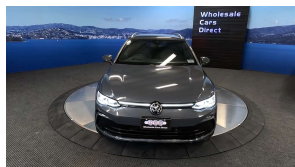

Wholesale Cars Direct

2022 Volkswagen Golf Hybrid eTSI R-Line - Grade 4.5. \$37,990

Stock ID	17262
Engine	1500 cc, Hybrid
Body	Station Wagon
Odometer	39,370 km
Interior	0
Transmission	Automatic

Welcome to Wholesale Cars Direct.
WCD is quality, WCD is service, it is who we are.

Pristine rare hybrid European estate. Pure VW style at its best, with this R-Line example. Comes with virtual cockpit, Heads up display, Stereo to NZ spec, 17" factory alloys with a brand new set of tyres fitted in NZ, 8 airbags, Radar cruise control, Front assist, Park assist, Electronic stability program, Lane departure warning, Blind spot monitoring, Selective drive modes, 3 Point seat belts for all seats, Auto Headlights, Multi function Steering wheel, Paddle shift tiptronic, Reverse camera, Front/Rear parking sensors, Electric tailgate, Wireless Apple Car Play, Wireless phone charging, Bluetooth music streaming, hands free, Auto headlights, Isofix car seat anchor points, Proximity key - Push button start, R -