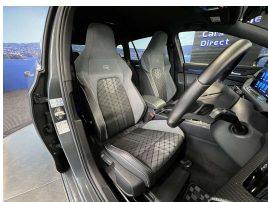

2022 Volkswagen Golf Hybrid eTSI R-Line - Grade 4.5. $37,990

Stock ID	17262
Engine	1500 cc, Hybrid
Body	Station Wagon
Odometer	39,370 km
Interior	0
Transmission	Automatic

Welcome to Wholesale Cars Direct.
WCD is quality, WCD is service, it is who we are.

Pristine rare hybrid European estate. Pure VW style at its best, with this R-Line example. Comes with virtual cockpit, Heads up display, Stereo to NZ spec, 17" factory alloys with a brand new set of tyres fitted in NZ, 8 airbags, Radar cruise control, Front assist, Park assist, Electronic stability program, Lane departure warning, Blind spot monitoring, Selective drive modes, 3 Point seat belts for all seats, Auto Headlights, Multi function Steering wheel, Paddle shift tiptronic, Reverse camera, Front/Rear parking sensors, Electric tailgate, Wireless Apple Car Play, Wireless phone charging, Bluetooth music streaming, hands free, Auto headlights, Isofix car seat anchor points, Proximity key - Push button start, R -