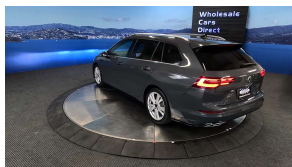

Wholesale Cars Direct

2022 Volkswagen Golf Hybrid eTSI R-Line - Grade 4.5. \$37,990

Stock ID	17262
Engine	1500 cc, Hybrid
Body	Station Wagon
Odometer	39,370 km
Interior	0
Transmission	Automatic

Welcome to Wholesale Cars Direct.
WCD is quality, WCD is service, it is who we are.

Pristine rare hybrid European estate. Pure VW style at its best, with this R-Line example. Comes with virtual cockpit, Heads up display, Stereo to NZ spec, 17" factory alloys with a brand new set of tyres fitted in NZ, 8 airbags, Radar cruise control, Front assist, Park assist, Electronic stability program, Lane departure warning, Blind spot monitoring, Selective drive modes, 3 Point seat belts for all seats, Auto Headlights, Multi function Steering wheel, Paddle shift tiptronic, Reverse camera, Front/Rear parking sensors, Electric tailgate, Wireless Apple Car Play, Wireless phone charging, Bluetooth music streaming, hands free, Auto headlights, Isofix car seat anchor points, Proximity key - Push button start, R -