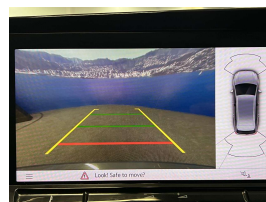

2022 Volkswagen Golf Hybrid eTSI R-Line - Grade 4.5. $37,990

Stock ID	17262
Engine	1500 cc, Hybrid
Body	Station Wagon
Odometer	39,370 km
Interior	0
Transmission	Automatic

Welcome to Wholesale Cars Direct.
WCD is quality, WCD is service, it is who we are.

Pristine rare hybrid European estate. Pure VW style at its best, with this R-Line example. Comes with virtual cockpit, Heads up display, Stereo to NZ spec, 17" factory alloys with a brand new set of tyres fitted in NZ, 8 airbags, Radar cruise control, Front assist, Park assist, Electronic stability program, Lane departure warning, Blind spot monitoring, Selective drive modes, 3 Point seat belts for all seats, Auto Headlights, Multi function Steering wheel, Paddle shift tiptronic, Reverse camera, Front/Rear parking sensors, Electric tailgate, Wireless Apple Car Play, Wireless phone charging, Bluetooth music streaming, hands free, Auto headlights, Isofix car seat anchor points, Proximity key - Push button start, R -