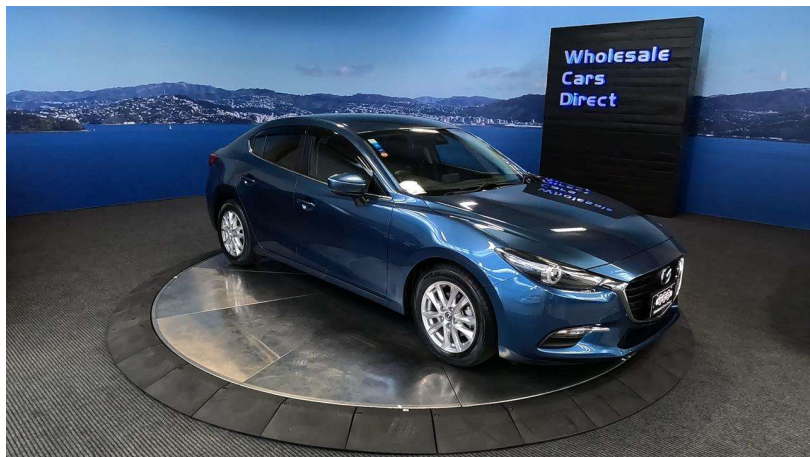

Wholesale Cars Direct

2017 Mazda Axela 1.5S - NZ Nav & Apple Car Play Android

Vehicle	Odometer	Engine	Seats	Stock ID
Details	29.800 km	1500 cc	-	15775

TRADE IN's

All trade ins can be facilitated here quickly and easily