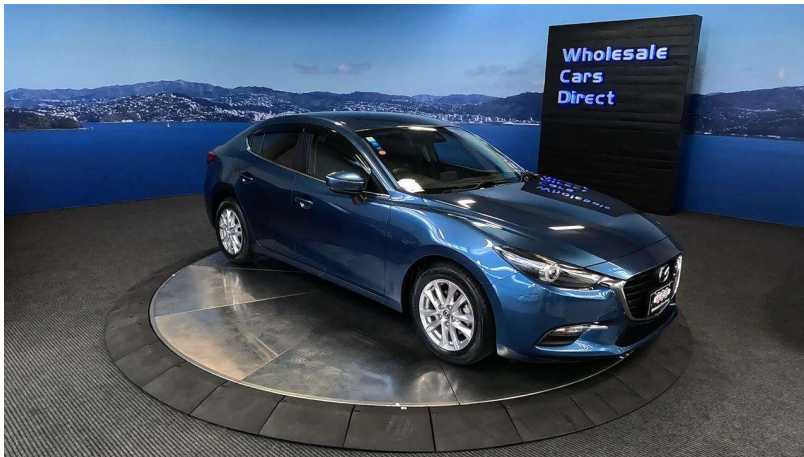

Wholesale Cars Direct

## 2017 Mazda Axela 1.5S - NZ Nav & Apple Car Play Android

Vehicle	Odometer	Engine	Seats	Stock ID
Details	29.800 km	1500 cc	-	15775