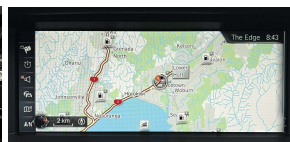

Wholesale Cars Direct

2018 BMW X6 XDrive AWD Motorsport - HUGE Spec - 20"Alloys - Grade

Stock ID	17115
Engine	3000 cc
Body	SUV
Odometer	58,500 km
Interior	Leather
Transmission	Automatic

Welcome to Wholesale Cars Direct.
WCD is quality, WCD is service, it is who we are.

Later model, lower K1m pristine European vehicles is what WCD specialises in. This exceptionally high spec BMW Motorsport is for the most discerning of class SUV buyers. Comes with 360 degree around view camera, 20" factory alloys with a brand new set of tires fitted in NZ, Adaptive Motorsport suspension, Soft close automatic system for doors, Electric sunroof, Interior/Exterior mirror package, Lights package, Integral active steering, Heated Front/Rear seats, Electric sports front seats with drivers memory, Adaptive LED headlights, Speed sign recognition, Park Distance Control, Automatic tail gate, Comfort access, Driving Assistant Plus, Parking assistant plus, Heads up display, Harmon Kardon