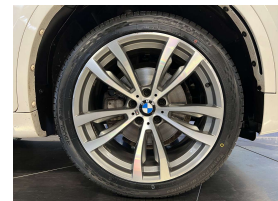

Wholesale Cars Direct

2018 BMW X6 XDrive AWD Motorsport - HUGE Spec - 20"Alloys - Grade

Stock ID	17115
Engine	3000 cc
Body	SUV
Odometer	58,500 km
Interior	Leather
Transmission	Automatic

Welcome to Wholesale Cars Direct.
WCD is quality, WCD is service, it is who we are.

Later model, lower K1m pristine European vehicles is what WCD specialises in. This exceptionally high spec BMW Motorsport is for the most discerning of class SUV buyers. Comes with 360 degree around view camera, 20" factory alloys with a brand new set of tires fitted in NZ, Adaptive Motorsport suspension, Soft close automatic system for doors, Electric sunroof, Interior/Exterior mirror package, Lights package, Integral active steering, Heated Front/Rear seats, Electric sports front seats with drivers memory, Adaptive LED headlights, Speed sign recognition, Park Distance Control, Automatic tail gate, Comfort access, Driving Assistant Plus, Parking assistant plus, Heads up display, Harmon Kardon