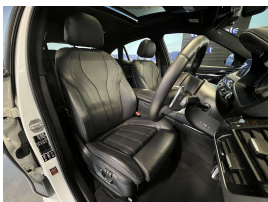

Wholesale Cars Direct

2018 BMW X6 XDrive AWD Motorsport - HUGE Spec - 20"Alloys - Grade

Stock ID	17115
Engine	3000 cc
Body	SUV
Odometer	58,500 km
Interior	Leather
Transmission	Automatic

Welcome to Wholesale Cars Direct.
WCD is quality, WCD is service, it is who we are.

Later model, lower K1m pristine European vehicles is what WCD specialises in. This exceptionally high spec BMW Motorsport is for the most discerning of class SUV buyers. Comes with 360 degree around view camera, 20" factory alloys with a brand new set of tires fitted in NZ, Adaptive Motorsport suspension, Soft close automatic system for doors, Electric sunroof, Interior/Exterior mirror package, Lights package, Integral active steering, Heated Front/Rear seats, Electric sports front seats with drivers memory, Adaptive LED headlights, Speed sign recognition, Park Distance Control, Automatic tail gate, Comfort access, Driving Assistant Plus, Parking assistant plus, Heads up display, Harmon Kardon