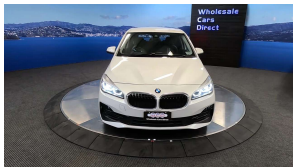

Wholesale Cars Direct

2018 BMW 218i Facelift Active Tourer Sport - Grade 4.5. \$18,990

Stock ID	17201
Engine	1500 cc
Body	Hatchback
Odometer	52,540 km
Interior	0
Transmission	Automatic

Welcome to Wholesale Cars Direct.
WCD is quality, WCD is service, it is who we are.

Active tourer being BMW's meaning for a sporty driving experience with practical features for an active life style. This is a pristine grade 4.5. Comes with stereo upgraded to NZ spec, Interior/Exterior mirror package, NZ Nav, Wireless Apple CarPlay, Sports leather multi function steering wheel, Performance control, Adaptive radar cruise control, Sports heated front seats, Driving assistant, Front collision warning, Pedestrian alert, Park distant control, Park assistant, Front/Rear parking sensors, Reversing camera, Heads up Display, Lane departure warning, Dual side climate control, Automatic tail gate, 17" factory alloys with a brand new set of tires fitted in NZ, Factory Bluetooth, Motorsport suspension, L E D