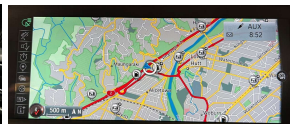

Wholesale Cars Direct

2018 BMW 218i Facelift Active Tourer Sport - Grade 4.5. \$18,990

Stock ID	17201
Engine	1500 cc
Body	Hatchback
Odometer	52,540 km
Interior	0
Transmission	Automatic

Welcome to Wholesale Cars Direct.
WCD is quality, WCD is service, it is who we are.

Active tourer being BMW's meaning for a sporty driving experience with practical features for an active life style. This is a pristine grade 4.5. Comes with stereo upgraded to NZ spec, Interior/Exterior mirror package, NZ Nav, Wireless Apple CarPlay, Sports leather multi function steering wheel, Performance control, Adaptive radar cruise control, Sports heated front seats, Driving assistant, Front collision warning, Pedestrian alert, Park distant control, Park assistant, Front/Rear parking sensors, Reversing camera, Heads up Display, Lane departure warning, Dual side climate control, Automatic tail gate, 17" factory alloys with a brand new set of tires fitted in NZ, Factory Bluetooth, Motorsport suspension, L E D