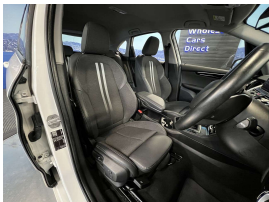

Wholesale Cars Direct

2018 BMW 218i Facelift Active Tourer Sport - Grade 4.5. \$18,990

Stock ID	17201
Engine	1500 cc
Body	Hatchback
Odometer	52,540 km
Interior	0
Transmission	Automatic

Welcome to Wholesale Cars Direct.
WCD is quality, WCD is service, it is who we are.

Active tourer being BMW's meaning for a sporty driving experience with practical features for an active life style. This is a pristine grade 4.5. Comes with stereo upgraded to NZ spec, Interior/Exterior mirror package, NZ Nav, Wireless Apple CarPlay, Sports leather multi function steering wheel, Performance control, Adaptive radar cruise control, Sports heated front seats, Driving assistant, Front collision warning, Pedestrian alert, Park distant control, Park assistant, Front/Rear parking sensors, Reversing camera, Heads up Display, Lane departure warning, Dual side climate control, Automatic tail gate, 17" factory alloys with a brand new set of tires fitted in NZ, Factory Bluetooth, Motorsport suspension, L E D