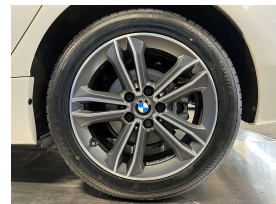

Wholesale Cars Direct

2018 BMW 218i Facelift Active Tourer Sport - Grade 4.5. \$18,990

Stock ID	17201
Engine	1500 cc
Body	Hatchback
Odometer	52,540 km
Interior	0
Transmission	Automatic

Welcome to Wholesale Cars Direct.
WCD is quality, WCD is service, it is who we are.

Active tourer being BMW's meaning for a sporty driving experience with practical features for an active life style. This is a pristine grade 4.5. Comes with stereo upgraded to NZ spec, Interior/Exterior mirror package, NZ Nav, Wireless Apple CarPlay, Sports leather multi function steering wheel, Performance control, Adaptive radar cruise control, Sports heated front seats, Driving assistant, Front collision warning, Pedestrian alert, Park distant control, Park assistant, Front/Rear parking sensors, Reversing camera, Heads up Display, Lane departure warning, Dual side climate control, Automatic tail gate, 17" factory alloys with a brand new set of tires fitted in NZ, Factory Bluetooth, Motorsport suspension, L E D