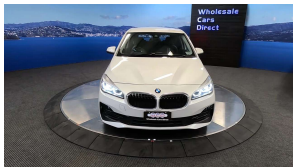

## 2018 BMW 218i Facelift Active Tourer Sport - Grade 4.5. \$18,990

<b>Stock ID</b>	17201
<b>Engine</b>	1500 cc
<b>Body</b>	Hatchback
<b>Odometer</b>	52,540 km
<b>Interior</b>	0
<b>Transmission</b>	Automatic

Welcome to Wholesale Cars Direct.  
WCD is quality, WCD is service, it is who we are.

Active tourer being BMW's meaning for a sporty driving experience with practical features for an active life style. This is a pristine grade 4.5. Comes with stereo upgraded to NZ spec, Interior/Exterior mirror package, NZ Navigation, Wireless Apple CarPlay, Sports leather multi function steering wheel, Performance control, Adaptive radar cruise control, Sports heated front seats, Driving assistant, Front collision warning, Pedestrian alert, Park distant control, Park assistant, Front/Rear parking sensors, Reversing camera, Heads up Display, Lane departure warning, Dual side climate control, Automatic tail gate, 17" factory alloys with a brand new set of tires fitted in NZ, Factory Bluetooth, Motorsport suspension, L E D