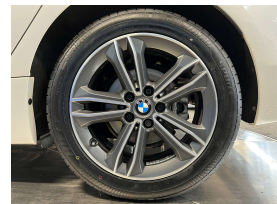

## 2018 BMW 218i Facelift Active Tourer Sport - Grade 4.5. \$18,990

<b>Stock ID</b>	17201
<b>Engine</b>	1500 cc
<b>Body</b>	Hatchback
<b>Odometer</b>	52,540 km
<b>Interior</b>	0
<b>Transmission</b>	Automatic

Welcome to Wholesale Cars Direct.  
WCD is quality, WCD is service, it is who we are.

Active tourer being BMW's meaning for a sporty driving experience with practical features for an active life style. This is a pristine grade 4.5. Comes with stereo upgraded to NZ spec, Interior/Exterior mirror package, NZ Navigation, Wireless Apple CarPlay, Sports leather multi function steering wheel, Performance control, Adaptive radar cruise control, Sports heated front seats, Driving assistant, Front collision warning, Pedestrian alert, Park distant control, Park assistant, Front/Rear parking sensors, Reversing camera, Heads up Display, Lane departure warning, Dual side climate control, Automatic tail gate, 17" factory alloys with a brand new set of tires fitted in NZ, Factory Bluetooth, Motorsport suspension, L E D