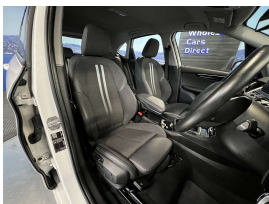

2018 BMW 218i Facelift Active Tourer Sport - Grade 4.5. $18,990