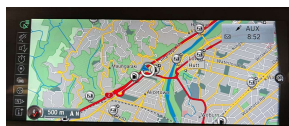

2018 BMW 218i Facelift Active Tourer Sport - Grade 4.5. $18,990