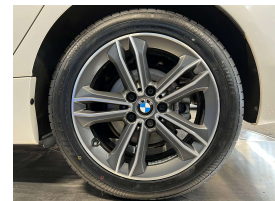

Wholesale Cars Direct

2018 BMW 218i Facelift Active Tourer Sport - Grade 4.5. \$18,990

Stock ID	17201
Engine	1500 cc
Body	Hatchback
Odometer	52,540 km
Interior	0
Transmission	Automatic

Welcome to Wholesale Cars Direct.
WCD is quality, WCD is service, it is who we are.

Active tourer being BMW's meaning for a sporty driving experience with practical features for an active life style. This is a pristine grade 4.5. Comes with stereo upgraded to NZ spec, Interior/Exterior mirror package, NZ Navigation, Wireless Apple CarPlay, Sports leather multi function steering wheel, Performance control, Adaptive radar cruise control, Sports heated front seats, Driving assistant, Front collision warning, Pedestrian alert, Park distant control, Park assistant, Front/Rear parking sensors, Reversing camera, Heads up Display, Lane departure warning, Duel side climate control, Automatic tail gate, 17" factory alloys with a brand new set of tires fitted in NZ, Factory Bluetooth, Motorsport suspension, L E D