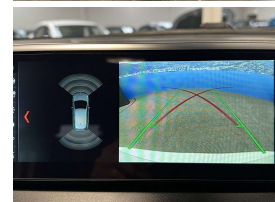

Wholesale Cars Direct

2018 BMW 218i Facelift Active Tourer Sport - Grade 4.5. \$18,990

Stock ID	17201
Engine	1500 cc
Body	Hatchback
Odometer	52,540 km
Interior	0
Transmission	Automatic

Welcome to Wholesale Cars Direct.
WCD is quality, WCD is service, it is who we are.

Active tourer being BMW's meaning for a sporty driving experience with practical features for an active life style. This is a pristine grade 4.5. Comes with stereo upgraded to NZ spec, Interior/Exterior mirror package, NZ Navigation, Wireless Apple CarPlay, Sports leather multi function steering wheel, Performance control, Adaptive radar cruise control, Sports heated front seats, Driving assistant, Front collision warning, Pedestrian alert, Park distant control, Park assistant, Front/Rear parking sensors, Reversing camera, Heads up Display, Lane departure warning, Duel side climate control, Automatic tail gate, 17" factory alloys with a brand new set of tires fitted in NZ, Factory Bluetooth, Motorsport suspension, L E D