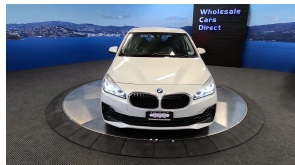

Wholesale Cars Direct

2018 BMW 218i Facelift Active Tourer Sport - Grade 4.5. \$18,990

Stock ID	17201
Engine	1500 cc
Body	Hatchback
Odometer	52,540 km
Interior	0
Transmission	Automatic

Welcome to Wholesale Cars Direct.
WCD is quality, WCD is service, it is who we are.

Active tourer being BMW's meaning for a sporty driving experience with practical features for an active life style. This is a pristine grade 4.5. Comes with stereo upgraded to NZ spec, Interior/Exterior mirror package, NZ Navigation, Wireless Apple CarPlay, Sports leather multi function steering wheel, Performance control, Adaptive radar cruise control, Sports heated front seats, Driving assistant, Front collision warning, Pedestrian alert, Park distant control, Park assistant, Front/Rear parking sensors, Reversing camera, Heads up Display, Lane departure warning, Duel side climate control, Automatic tail gate, 17" factory alloys with a brand new set of tires fitted in NZ, Factory Bluetooth, Motorsport suspension, L E D