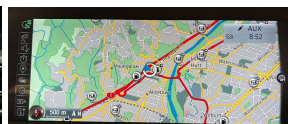

Wholesale Cars Direct

2018 BMW 218i Facelift Active Tourer Sport - Grade 4.5. \$18,990

Stock ID	17201
Engine	1500 cc
Body	Hatchback
Odometer	52,540 km
Interior	0
Transmission	Automatic

Welcome to Wholesale Cars Direct.
WCD is quality, WCD is service, it is who we are.

Active tourer being BMW's meaning for a sporty driving experience with practical features for an active life style. This is a pristine grade 4.5. Comes with stereo upgraded to NZ spec, Interior/Exterior mirror package, NZ Navigation, Wireless Apple CarPlay, Sports leather multi function steering wheel, Performance control, Adaptive radar cruise control, Sports heated front seats, Driving assistant, Front collision warning, Pedestrian alert, Park distant control, Park assistant, Front/Rear parking sensors, Reversing camera, Heads up Display, Lane departure warning, Duel side climate control, Automatic tail gate, 17" factory alloys with a brand new set of tires fitted in NZ, Factory Bluetooth, Motorsport suspension, L E D