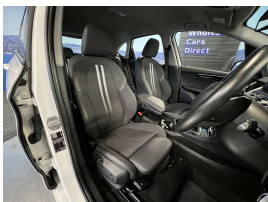

Wholesale Cars Direct

2018 BMW 218i Facelift Active Tourer Sport - Grade 4.5. \$18,990

Stock ID	17201
Engine	1500 cc
Body	Hatchback
Odometer	52,540 km
Interior	0
Transmission	Automatic

Welcome to Wholesale Cars Direct.
WCD is quality, WCD is service, it is who we are.

Active tourer being BMW's meaning for a sporty driving experience with practical features for an active life style. This is a pristine grade 4.5. Comes with stereo upgraded to NZ spec, Interior/Exterior mirror package, NZ Navigation, Wireless Apple CarPlay, Sports leather multi function steering wheel, Performance control, Adaptive radar cruise control, Sports heated front seats, Driving assistant, Front collision warning, Pedestrian alert, Park distant control, Park assistant, Front/Rear parking sensors, Reversing camera, Heads up Display, Lane departure warning, Duel side climate control, Automatic tail gate, 17" factory alloys with a brand new set of tires fitted in NZ, Factory Bluetooth, Motorsport suspension, L E D