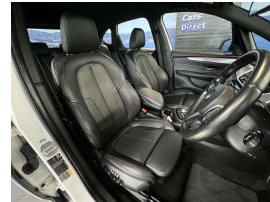

Wholesale Cars Direct

2017 BMW 225XE Plug In Hybrid - Motorsport - Leather -

Vehicle	Odometer	Engine	Seats	Stock ID
Details	47.980 km	1490 cc	5	16010

TRADE IN's

All trade ins can be facilitated here quickly and easily