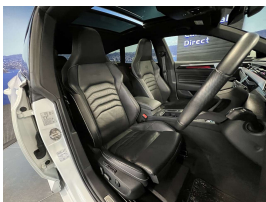

## 2023 Volkswagen Arteon 4Motion R-Line Advance Shooting Brake -

|                     |               |
|---------------------|---------------|
| <b>Stock ID</b>     | 17355         |
| <b>Engine</b>       | 2000 cc       |
| <b>Body</b>         | Station Wagon |
| <b>Odometer</b>     | 53,515 km     |
| <b>Interior</b>     | 0             |
| <b>Transmission</b> | Automatic     |

Welcome to Wholesale Cars Direct.  
WCD is quality, WCD is service, it is who we are.

An extremely rare 2023 new shape R-Line Advance Luxury package 4motion Arteon. An extremely special one owner car in Japan. Grade 4.5 as expected by WCD specialising in premium European cars. Comes with panoramic sliding sunroof, 20" factory alloys, Three zone climate control, Full leather interior, Power tail gate, Heated-Electric front seats with drivers memory, Drivers seat massage function, Virtual cockpit Pro, DCC with driving mode selection, Heads up display, Blind spot monitoring, Lane assist, Front assist, 9 Airbags, Paddle shift tiptronic, Front/Rear parking sensors, Park distance control, Park assist, Harmon Kardon Audio, 360 degree camera, Reverse camera, Traction control, Proximity key -