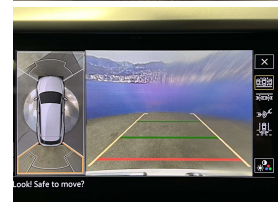

## 2023 Volkswagen Arteon 4Motion R-Line Advance Shooting Brake -

|                     |               |
|---------------------|---------------|
| <b>Stock ID</b>     | 17355         |
| <b>Engine</b>       | 2000 cc       |
| <b>Body</b>         | Station Wagon |
| <b>Odometer</b>     | 53,515 km     |
| <b>Interior</b>     | 0             |
| <b>Transmission</b> | Automatic     |

Welcome to Wholesale Cars Direct.  
WCD is quality, WCD is service, it is who we are.

An extremely rare 2023 new shape R-Line Advance Luxury package 4motion Arteon. An extremely special one owner car in Japan. Grade 4.5 as expected by WCD specialising in premium European cars. Comes with panoramic sliding sunroof, 20" factory alloys, Three zone climate control, Full leather interior, Power tail gate, Heated-Electric front seats with drivers memory, Drivers seat massage function, Virtual cockpit Pro, DCC with driving mode selection, Heads up display, Blind spot monitoring, Lane assist, Front assist, 9 Airbags, Paddle shift tiptronic, Front/Rear parking sensors, Park distance control, Park assist, Harmon Kardon Audio, 360 degree camera, Reverse camera, Traction control, Proximity key -