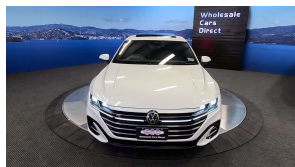

## 2023 Volkswagen Arteon 4Motion R-Line Advance Shooting Brake -

|                     |               |
|---------------------|---------------|
| <b>Stock ID</b>     | 17355         |
| <b>Engine</b>       | 2000 cc       |
| <b>Body</b>         | Station Wagon |
| <b>Odometer</b>     | 53,515 km     |
| <b>Interior</b>     | 0             |
| <b>Transmission</b> | Automatic     |

Welcome to Wholesale Cars Direct.  
WCD is quality, WCD is service, it is who we are.

An extremely rare 2023 new shape R-Line Advance Luxury package 4motion Arteon. An extremely special one owner car in Japan. Grade 4.5 as expected by WCD specialising in premium European cars. Comes with panoramic sliding sunroof, 20" factory alloys, Three zone climate control, Full leather interior, Power tail gate, Heated-Electric front seats with drivers memory, Drivers seat massage function, Virtual cockpit Pro, DCC with driving mode selection, Heads up display, Blind spot monitoring, Lane assist, Front assist, 9 Airbags, Paddle shift tiptronic, Front/Rear parking sensors, Park distance control, Park assist, Harmon Kardon Audio, 360 degree camera, Reverse camera, Traction control, Proximity key -