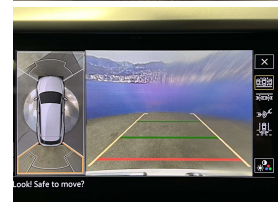

Wholesale Cars Direct

2023 Volkswagen Arteon 4Motion R-Line Advance Shooting Brake -

Stock ID	17355
Engine	2000 cc
Body	Station Wagon
Odometer	53,515 km
Interior	0
Transmission	Automatic

Welcome to Wholesale Cars Direct.
WCD is quality, WCD is service, it is who we are.

An extremely rare 2023 new shape R-Line Advance Luxury package 4motion Arteon. An extremely special one owner car in Japan. Grade 4.5 as expected by WCD specialising in premium European cars. Comes with panoramic sliding sunroof, 20" factory alloys, Three zone climate control, Full leather interior, Power tail gate, Heated-Electric front seats with drivers memory, Drivers seat massage function, Virtual cockpit Pro, DCC with driving mode selection, Heads up display, Blind spot monitoring, Lane assist, Front assist, 9 Airbags, Paddle shift tiptronic, Front/Rear parking sensors, Park distance control, Park assist, Harmon Kardon Audio, 360 degree camera, Reverse camera, Traction control, Proximity key -