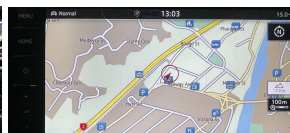

Wholesale Cars Direct

2023 Volkswagen Arteon 4Motion R-Line Advance Shooting Brake -

Stock ID	17355
Engine	2000 cc
Body	Station Wagon
Odometer	53,515 km
Interior	0
Transmission	Automatic

Welcome to Wholesale Cars Direct.
WCD is quality, WCD is service, it is who we are.

An extremely rare 2023 new shape R-Line Advance Luxury package 4motion Arteon. An extremely special one owner car in Japan. Grade 4.5 as expected by WCD specialising in premium European cars. Comes with panoramic sliding sunroof, 20" factory alloys, Three zone climate control, Full leather interior, Power tail gate, Heated-Electric front seats with drivers memory, Drivers seat massage function, Virtual cockpit Pro, DCC with driving mode selection, Heads up display, Blind spot monitoring, Lane assist, Front assist, 9 Airbags, Paddle shift tiptronic, Front/Rear parking sensors, Park distance control, Park assist, Harmon Kardon Audio, 360 degree camera, Reverse camera, Traction control, Proximity key -