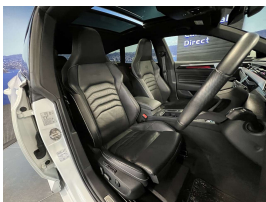

Wholesale Cars Direct

2023 Volkswagen Arteon 4Motion R-Line Advance Shooting Brake -

Stock ID	17355
Engine	2000 cc
Body	Station Wagon
Odometer	53,515 km
Interior	0
Transmission	Automatic

Welcome to Wholesale Cars Direct.
WCD is quality, WCD is service, it is who we are.

An extremely rare 2023 new shape R-Line Advance Luxury package 4motion Arteon. An extremely special one owner car in Japan. Grade 4.5 as expected by WCD specialising in premium European cars. Comes with panoramic sliding sunroof, 20" factory alloys, Three zone climate control, Full leather interior, Power tail gate, Heated-Electric front seats with drivers memory, Drivers seat massage function, Virtual cockpit Pro, DCC with driving mode selection, Heads up display, Blind spot monitoring, Lane assist, Front assist, 9 Airbags, Paddle shift tiptronic, Front/Rear parking sensors, Park distance control, Park assist, Harmon Kardon Audio, 360 degree camera, Reverse camera, Traction control, Proximity key -