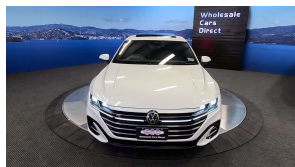

Wholesale Cars Direct

2023 Volkswagen Arteon 4Motion R-Line Advance Shooting Brake -

Stock ID	17355
Engine	2000 cc
Body	Station Wagon
Odometer	53,515 km
Interior	0
Transmission	Automatic

Welcome to Wholesale Cars Direct.
WCD is quality, WCD is service, it is who we are.

An extremely rare 2023 new shape R-Line Advance Luxury package 4motion Arteon. An extremely special one owner car in Japan. Grade 4.5 as expected by WCD specialising in premium European cars. Comes with panoramic sliding sunroof, 20" factory alloys, Three zone climate control, Full leather interior, Power tail gate, Heated-Electric front seats with drivers memory, Drivers seat massage function, Virtual cockpit Pro, DCC with driving mode selection, Heads up display, Blind spot monitoring, Lane assist, Front assist, 9 Airbags, Paddle shift tiptronic, Front/Rear parking sensors, Park distance control, Park assist, Harmon Kardon Audio, 360 degree camera, Reverse camera, Traction control, Proximity key -