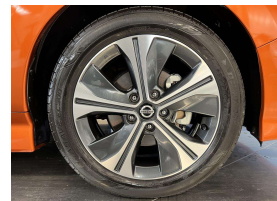

Wholesale Cars Direct

2021 Nissan Leaf XV Selection 40kwh - English Dash Upgrade - Grade

Stock ID 16820

Engine 0 cc, Electric

Body Hatchback

Odometer 13,170 km

Interior 0

Transmission Automatic

Welcome to Wholesale Cars Direct.
WCD is quality, WCD is service, it is who we are.

A premium spec Leaf with a premium grade auction sheet that Wholesale cars Direct is known to bring into NZ so consistently. Better presented vehicles overall. Comes with Dash/Stereo converted into English, 88.5% State of Health, 133 quick charges, 88 long charges, 10 airbags, Heated steering wheel, Forward collision warning, Heated front seats, Factory Bluetooth handsfree, Music streaming, Apple Car Play/Android Auto, Reverse Camera, 360 Camera, Pro Pilot, Radar cruise control, Heated steering wheel, Front parking sensors, Proximity Key - Push button start, Paddle shift tiptronic, 17" factory alloy wheels. We also supply a Deluxe NZ spec 8 amp charger cable with delayed start, LCD