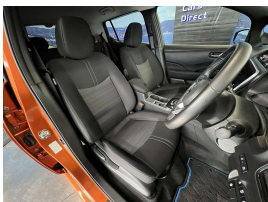

Wholesale Cars Direct

2021 Nissan Leaf XV Selection 40kwh - English Dash Upgrade - Grade

Stock ID 16820

Engine 0 cc, Electric

Body Hatchback

Odometer 13,170 km

Interior 0

Transmission Automatic

Welcome to Wholesale Cars Direct.
WCD is quality, WCD is service, it is who we are.

A premium spec Leaf with a premium grade auction sheet that Wholesale cars Direct is known to bring into NZ so consistently. Better presented vehicles overall. Comes with Dash/Stereo converted into English, 88.5% State of Health, 133 quick charges, 88 long charges, 10 airbags, Heated steering wheel, Forward collision warning, Heated front seats, Factory Bluetooth handsfree, Music streaming, Apple Car Play/Android Auto, Reverse Camera, 360 Camera, Pro Pilot, Radar cruise control, Heated steering wheel, Front parking sensors, Proximity Key - Push button start, Paddle shift tiptronic, 17" factory alloy wheels. We also supply a Deluxe NZ spec 8 amp charger cable with delayed start, LCD