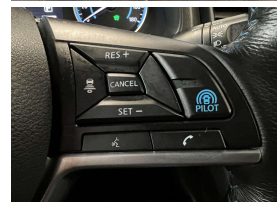

2021 Nissan Leaf XV Selection 40kwh - English Dash Upgrade - Grade