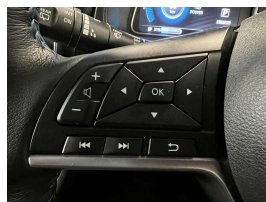

Wholesale Cars Direct

2021 Nissan Leaf XV Selection 40kwh - English Dash Upgrade - Grade

Stock ID 16820

Engine 0 cc, Electric

Body Hatchback

Odometer 13,170 km

Interior 0

Transmission Automatic

Welcome to Wholesale Cars Direct.
WCD is quality, WCD is service, it is who we are.

A premium spec Leaf with a premium grade auction sheet that Wholesale cars Direct is known to bring into NZ so consistently. Better presented vehicles overall. Comes with Dash/Stereo converted into English, 88.5% State of Health, 133 quick charges, 88 long charges, 10 airbags, Heated steering wheel, Forward collision warning, Heated front seats, Factory Bluetooth handsfree, Music streaming, Apple Car Play/Android Auto, Reverse Camera, 360 Camera, Pro Pilot, Radar cruise control, Heated steering wheel, Front parking sensors, Proximity Key - Push button start, Paddle shift tiptronic, 17" factory alloy wheels. We also supply a Deluxe NZ spec 8 amp charger cable with delayed start, LCD