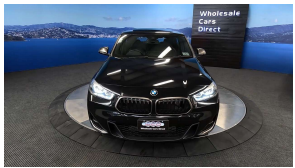

## 2021 BMW X2 M35I - Facelift - Rare Car - Leather - Panoramic Sunroof.

<b>Stock ID</b>	17189
<b>Engine</b>	2000 cc
<b>Body</b>	SUV
<b>Odometer</b>	42,330 km
<b>Interior</b>	Leather
<b>Transmission</b>	Automatic

Welcome to Wholesale Cars Direct.  
WCD is quality, WCD is service, it is who we are.

Doesn't get too much cooler or well spec'd as this hot M235i. Comes with Comfort access, Motorsport package, 20" Factory alloys, Panoramic sunroof, Heated sports front seats with electric memory drives seat, Full leather trim, Reversing camera, Front/Rear sensors, Heads Up Display, Motorsport braking system, Motorsport steering, Lights package, Adaptive LED Head lights, Auto High beam Assist, Driving Assistant Plus, Active Protection, Forward collision warning, Pedestrian alert, Parking Assistance System plus, Integral Active front steering, Sports leather Steering Wheel, Motorsport aerodynamics package, Factory Bluetooth, Dual side climate air condition, Exterior mirror package, Comfort