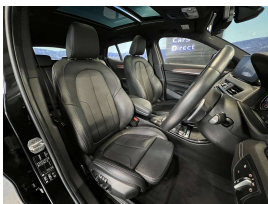

## 2021 BMW X2 M35I - Facelift - Rare Car - Leather - Panoramic Sunroof.

<b>Stock ID</b>	17189
<b>Engine</b>	2000 cc
<b>Body</b>	SUV
<b>Odometer</b>	42,330 km
<b>Interior</b>	Leather
<b>Transmission</b>	Automatic

Welcome to Wholesale Cars Direct.  
WCD is quality, WCD is service, it is who we are.

Doesn't get too much cooler or well spec'd as this hot M235i. Comes with Comfort access, Motorsport package, 20" Factory alloys, Panoramic sunroof, Heated sports front seats with electric memory drives seat, Full leather trim, Reversing camera, Front/Rear sensors, Heads Up Display, Motorsport braking system, Motorsport steering, Lights package, Adaptive LED Head lights, Auto High beam Assist, Driving Assistant Plus, Active Protection, Forward collision warning, Pedestrian alert, Parking Assistance System plus, Integral Active front steering, Sports leather Steering Wheel, Motorsport aerodynamics package, Factory Bluetooth, Dual side climate air condition, Exterior mirror package, Comfort