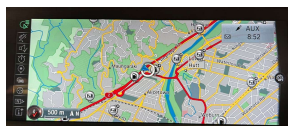

## 2021 BMW X2 M35I - Facelift - Rare Car - Leather - Panoramic Sunroof.

<b>Stock ID</b>	17189
<b>Engine</b>	2000 cc
<b>Body</b>	SUV
<b>Odometer</b>	42,330 km
<b>Interior</b>	Leather
<b>Transmission</b>	Automatic