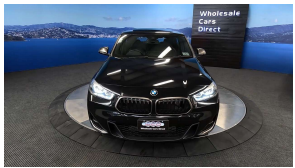

# 2021 BMW X2 M35I - Facelift - Rare Car - Leather - Panoramic Sunroof.

<b>Stock ID</b>	17189
<b>Engine</b>	2000 cc
<b>Body</b>	SUV
<b>Odometer</b>	42,330 km
<b>Interior</b>	Leather
<b>Transmission</b>	Automatic

Welcome to Wholesale Cars Direct.  
WCD is quality, WCD is service, it is who we are.

Doesn't get too much cooler or well spec'd as this hot M235i. Comes with Comfort access, Motorsport package, 20" Factory alloys, Panoramic sunroof, Heated sports front seats with electric memory drives seat, Full leather trim, Reversing camera, Front/Rear sensors, Heads Up Display, Motorsport braking system, Motorsport steering, Lights package, Adaptive LED Head lights, Auto High beam Assist, Driving Assistant Plus, Active Protection, Forward collision warning, Pedestrian alert, Parking Assistance System plus, Integral Active front steering, Sports leather Steering Wheel, Motorsport aerodynamics package, Factory Bluetooth, Dual side climate air condition, Exterior mirror package, Comfort