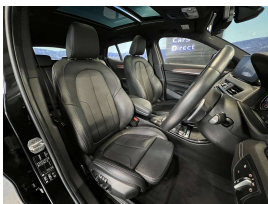

# 2021 BMW X2 M35I - Facelift - Rare Car - Leather - Panoramic Sunroof.

<b>Stock ID</b>	17189
<b>Engine</b>	2000 cc
<b>Body</b>	SUV
<b>Odometer</b>	42,330 km
<b>Interior</b>	Leather
<b>Transmission</b>	Automatic

Welcome to Wholesale Cars Direct.  
WCD is quality, WCD is service, it is who we are.

Doesn't get too much cooler or well spec'd as this hot M235i. Comes with Comfort access, Motorsport package, 20" Factory alloys, Panoramic sunroof, Heated sports front seats with electric memory drives seat, Full leather trim, Reversing camera, Front/Rear sensors, Heads Up Display, Motorsport braking system, Motorsport steering, Lights package, Adaptive LED Head lights, Auto High beam Assist, Driving Assistant Plus, Active Protection, Forward collision warning, Pedestrian alert, Parking Assistance System plus, Integral Active front steering, Sports leather Steering Wheel, Motorsport aerodynamics package, Factory Bluetooth, Dual side climate air condition, Exterior mirror package, Comfort