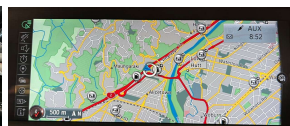

# 2021 BMW X2 M35I - Facelift - Rare Car - Leather - Panoramic Sunroof.

<b>Stock ID</b>	17189
<b>Engine</b>	2000 cc
<b>Body</b>	SUV
<b>Odometer</b>	42,330 km
<b>Interior</b>	Leather
<b>Transmission</b>	Automatic