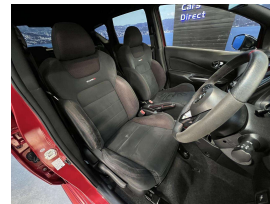

Wholesale Cars Direct

2017 Nissan Note Hybrid Nismo Spec, Apple Car Play Android

Vehicle	Odometer	Engine	Seats	Stock ID
Details	50.700 km	1200 cc	-	15440

TRADE IN's

All trade ins can be facilitated here quickly and easily