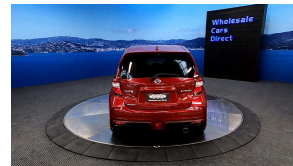

Wholesale Cars Direct

2017 Nissan Note Hybrid Nismo Spec, Apple Car Play Android

Vehicle	Odometer	Engine	Seats	Stock ID
Details	50.700 km	1200 cc	-	15440

TRADE IN's

All trade ins can be facilitated here quickly and easily