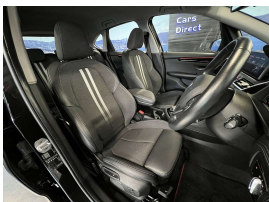

Wholesale Cars Direct

2019 BMW 218i Facelift Premium Active Tourer Sport - BIG Spec.

Stock ID	17208
Engine	1500 cc
Body	Hatchback
Odometer	61,580 km
Interior	0
Transmission	Automatic

Welcome to Wholesale Cars Direct.
WCD is quality, WCD is service, it is who we are.

Big spec beautiful European sports hatch at its economical best. Comes with stereo upgraded to NZ spec, NZ Navigation, Wireless Apple CarPlay, Sports leather multi function steering wheel, Performance control, Driving assistant, Front collision warning, Lights package, Park distant control, Park assistant, Lane departure warning, Comfort access, Automatic tail gate, 18" factory alloy wheels with a brand new set of tires fitted in NZ, Factory Bluetooth, Motorsport suspension, L E D headlights, 8 Airbags, Heated sports front seats, Proximity key - Push button start, iDrive, Front/Rear parking sensors, Reverse camera, Partial leather interior.