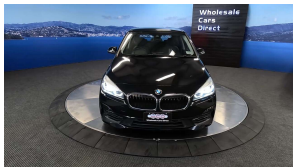

Wholesale Cars Direct

2019 BMW 218i Facelift Premium Active Tourer Sport - BIG Spec.

Stock ID	17208
Engine	1500 cc
Body	Hatchback
Odometer	61,580 km
Interior	0
Transmission	Automatic

Welcome to Wholesale Cars Direct.
WCD is quality, WCD is service, it is who we are.

Big spec beautiful European sports hatch at its economical best. Comes with stereo upgraded to NZ spec, NZ Navigation, Wireless Apple CarPlay, Sports leather multi function steering wheel, Performance control, Driving assistant, Front collision warning, Lights package, Park distant control, Park assistant, Lane departure warning, Comfort access, Automatic tail gate, 18" factory alloy wheels with a brand new set of tires fitted in NZ, Factory Bluetooth, Motorsport suspension, L E D headlights, 8 Airbags, Heated sports front seats, Proximity key - Push button start, iDrive, Front/Rear parking sensors, Reverse camera, Partial leather interior.