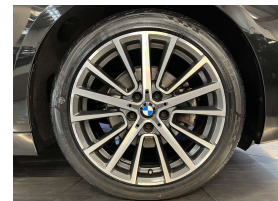

Wholesale Cars Direct

2019 BMW 218i Facelift Premium Active Tourer Sport - BIG Spec.

Stock ID	17208
Engine	1500 cc
Body	Hatchback
Odometer	61,580 km
Interior	0
Transmission	Automatic

Welcome to Wholesale Cars Direct.
WCD is quality, WCD is service, it is who we are.

Big spec beautiful European sports hatch at its economical best. Comes with stereo upgraded to NZ spec, NZ Navigation, Wireless Apple CarPlay, Sports leather multi function steering wheel, Performance control, Driving assistant, Front collision warning, Lights package, Park distant control, Park assistant, Lane departure warning, Comfort access, Automatic tail gate, 18" factory alloy wheels with a brand new set of tires fitted in NZ, Factory Bluetooth, Motorsport suspension, L E D headlights, 8 Airbags, Heated sports front seats, Proximity key - Push button start, iDrive, Front/Rear parking sensors, Reverse camera, Partial leather interior.