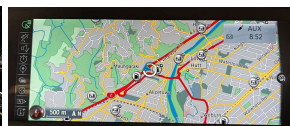

Wholesale Cars Direct

2019 BMW 218i Facelift Premium Active Tourer Sport - BIG Spec.

Stock ID	17208
Engine	1500 cc
Body	Hatchback
Odometer	61,580 km
Interior	0
Transmission	Automatic

Welcome to Wholesale Cars Direct.
WCD is quality, WCD is service, it is who we are.

Big spec beautiful European sports hatch at its economical best. Comes with stereo upgraded to NZ spec, NZ Navigation, Wireless Apple CarPlay, Sports leather multi function steering wheel, Performance control, Driving assistant, Front collision warning, Lights package, Park distant control, Park assistant, Lane departure warning, Comfort access, Automatic tail gate, 18" factory alloy wheels with a brand new set of tires fitted in NZ, Factory Bluetooth, Motorsport suspension, L E D headlights, 8 Airbags, Heated sports front seats, Proximity key - Push button start, iDrive, Front/Rear parking sensors, Reverse camera, Partial leather interior.