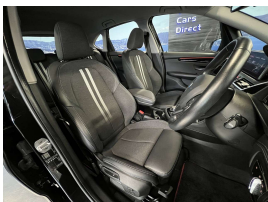

Wholesale Cars Direct

2019 BMW 218i Facelift Premium Active Tourer Sport - BIG Spec.

Stock ID 17208

Engine 1500 cc

Body Hatchback

Odometer 61,580 km

Interior 0

Transmission Automatic

Welcome to Wholesale Cars Direct.
WCD is quality, WCD is service, it is who we are.

Big spec beautiful European sports hatch at its economical best. Comes with stereo upgraded to NZ spec, NZ Navigation, Wireless Apple CarPlay, Sports leather multi function steering wheel, Performance control, Driving assistant, Front collision warning, Lights package, Park distant control, Park assistant, Lane departure warning, Comfort access, Automatic tail gate, 18" factory alloy wheels with a brand new set of tires fitted in NZ, Factory Bluetooth, Motorsport suspension, L E D headlights, 8 Airbags, Heated sports front seats, Proximity key - Push button start, iDrive, Front/Rear parking sensors, Reverse camera, Partial leather interior.