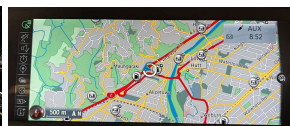

Wholesale Cars Direct

2019 BMW 218i Facelift Premium Active Tourer Sport - BIG Spec.

Stock ID 17208

Engine 1500 cc

Body Hatchback

Odometer 61,580 km

Interior 0

Transmission Automatic

Welcome to Wholesale Cars Direct.
WCD is quality, WCD is service, it is who we are.

Big spec beautiful European sports hatch at its economical best. Comes with stereo upgraded to NZ spec, NZ Navigation, Wireless Apple CarPlay, Sports leather multi function steering wheel, Performance control, Driving assistant, Front collision warning, Lights package, Park distant control, Park assistant, Lane departure warning, Comfort access, Automatic tail gate, 18" factory alloy wheels with a brand new set of tires fitted in NZ, Factory Bluetooth, Motorsport suspension, L E D headlights, 8 Airbags, Heated sports front seats, Proximity key - Push button start, iDrive, Front/Rear parking sensors, Reverse camera, Partial leather interior.