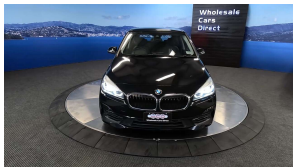

Wholesale Cars Direct

2019 BMW 218i Facelift Premium Active Tourer Sport - BIG Spec.

Stock ID 17208

Engine 1500 cc

Body Hatchback

Odometer 61,580 km

Interior 0

Transmission Automatic

Welcome to Wholesale Cars Direct.
WCD is quality, WCD is service, it is who we are.

Big spec beautiful European sports hatch at its economical best. Comes with stereo upgraded to NZ spec, NZ Navigation, Wireless Apple CarPlay, Sports leather multi function steering wheel, Performance control, Driving assistant, Front collision warning, Lights package, Park distant control, Park assistant, Lane departure warning, Comfort access, Automatic tail gate, 18" factory alloy wheels with a brand new set of tires fitted in NZ, Factory Bluetooth, Motorsport suspension, L E D headlights, 8 Airbags, Heated sports front seats, Proximity key - Push button start, iDrive, Front/Rear parking sensors, Reverse camera, Partial leather interior.