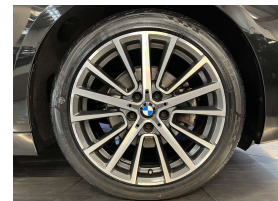

Wholesale Cars Direct

2019 BMW 218i Facelift Premium Active Tourer Sport - BIG Spec.

Stock ID 17208

Engine 1500 cc

Body Hatchback

Odometer 61,580 km

Interior 0

Transmission Automatic

Welcome to Wholesale Cars Direct.
WCD is quality, WCD is service, it is who we are.

Big spec beautiful European sports hatch at its economical best. Comes with stereo upgraded to NZ spec, NZ Navigation, Wireless Apple CarPlay, Sports leather multi function steering wheel, Performance control, Driving assistant, Front collision warning, Lights package, Park distant control, Park assistant, Lane departure warning, Comfort access, Automatic tail gate, 18" factory alloy wheels with a brand new set of tires fitted in NZ, Factory Bluetooth, Motorsport suspension, L E D headlights, 8 Airbags, Heated sports front seats, Proximity key - Push button start, iDrive, Front/Rear parking sensors, Reverse camera, Partial leather interior.