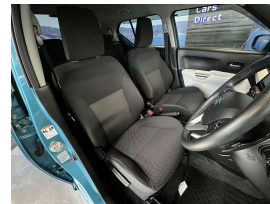

Quality is not a marketing act at Wholesale Cars Direct, it is who we are.

Grade 4.5, unmarked immaculate WCD example. An impressive features list for this fun SUV include Cruise control, Paddle shift tiptronic, Proximity key, Push button start, Heated drivers seat, 3 point seats belts for all passengers, Proximity key, 16 inch factory alloys, Lane departure warning, Climate control, Reverse camera, Forward collision warning. The 1.2 Litre petrol engine along with the Hybrid system have a combined power of 61kw.

TRADE IN's

All trade ins can be facilitated here quickly and easily

FINANCE

Using only New Zealands best finance companies we are focused on ensuring a simple, hassle free experience to have you driving away in your new vehicle as quickly as possible

Wholesale Cars Direct, Phone 0800 22 44 02, Email sales@wcd.co.nz