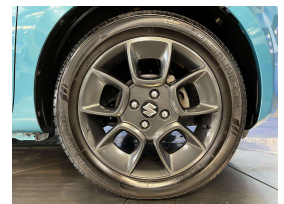

Quality is not a marketing act at Wholesale Cars Direct, it is who we are.

Grade 4.5, unmarked immaculate WCD example. An impressive features list for this fun SUV include Cruise control, Paddle shift tiptronic, Proximity key, Push button start, Heated drivers seat, 3 point seats belts for all passengers, Proximity key, 16 inch factory alloys, Lane departure warning, Climate control, Reverse camera, Forward collision warning. The 1.2 Litre petrol engine along with the Hybrid system have a combined power of 61kw.

TRADE IN's

All trade ins can be facilitated here quickly and easily

FINANCE

Using only New Zealands best finance companies we are focused on ensuring a simple, hassle free experience to have you driving away in your new vehicle as quickly as possible

Wholesale Cars Direct, Phone 0800 22 44 02, Email sales@wcd.co.nz