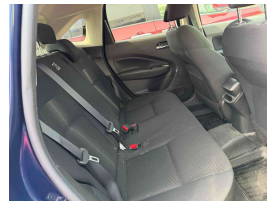

2022 Nissan Note Hybrid X Edition - BIG Spec. $19,990

Stock ID 17446

Engine 1200 cc, Hybrid

Body Hatchback

Odometer 91,702 km

Interior 0

Transmission Automatic

Welcome to Wholesale Cars Direct.
WCD is quality, WCD is service, it is who we are.

This vehicle is in storage. It can be processed upon genuine interest or purchased subject to condition & test drive.