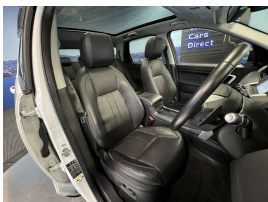

## 2017 Land Rover Discovery Sport HSE AWD - Sunroof - Leather - BIG

<b>Stock ID</b>	17191
<b>Engine</b>	2000 cc
<b>Body</b>	SUV
<b>Odometer</b>	58,680 km
<b>Interior</b>	0
<b>Transmission</b>	Automatic

Welcome to Wholesale Cars Direct.  
WCD is quality, WCD is service, it is who we are.

Exceptional condition grade 4.5 AWD Facelift HSE Land Rover Discovery. Comes with Land Rovers Autonomous emergency braking system (AEB), 19" Factory alloys with a brand new set of tyres fitted in NZ, Blind Spot monitoring, Rear cross traffic alert, Multifunction steering wheel, 13 airbags, 360 degree around view camera, Reverse camera, Side camera, Panoramic sunroof with electric shade cover, Electric heated memory front seats, Heated steering wheel, Front/Rear parking sensors, Cruise control, Stability control, Isofix child seat anchors, 3 Point seat belts for all seats, Auto headlights, Dual side climate air conditioning, Apple car play installed to the value of \$1200, Bluetooth, Stereo upgraded to NZ spec,