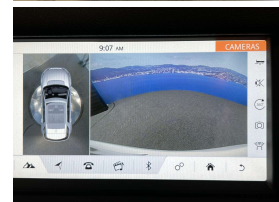

## 2017 Land Rover Discovery Sport HSE AWD - Sunroof - Leather - BIG

<b>Stock ID</b>	17191
<b>Engine</b>	2000 cc
<b>Body</b>	SUV
<b>Odometer</b>	58,680 km
<b>Interior</b>	0
<b>Transmission</b>	Automatic

Welcome to Wholesale Cars Direct.  
WCD is quality, WCD is service, it is who we are.

Exceptional condition grade 4.5 AWD Facelift HSE Land Rover Discovery. Comes with Land Rovers Autonomous emergency braking system (AEB), 19" Factory alloys with a brand new set of tyres fitted in NZ, Blind Spot monitoring, Rear cross traffic alert, Multifunction steering wheel, 13 airbags, 360 degree around view camera, Reverse camera, Side camera, Panoramic sunroof with electric shade cover, Electric heated memory front seats, Heated steering wheel, Front/Rear parking sensors, Cruise control, Stability control, Isofix child seat anchors, 3 Point seat belts for all seats, Auto headlights, Dual side climate air conditioning, Apple car play installed to the value of \$1200, Bluetooth, Stereo upgraded to NZ spec,