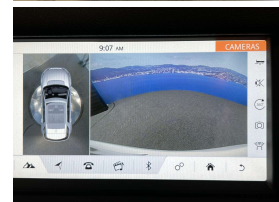

Wholesale Cars Direct

2017 Land Rover Discovery Sport HSE AWD - Sunroof - Leather - BIG

Stock ID	17191
Engine	2000 cc
Body	SUV
Odometer	58,680 km
Interior	0
Transmission	Automatic

Welcome to Wholesale Cars Direct.
WCD is quality, WCD is service, it is who we are.

Exceptional condition grade 4.5 AWD Facelift HSE Land Rover Discovery. Comes with Land Rovers Autonomous emergency braking system (AEB), 19" Factory alloys with a brand new set of tyres fitted in NZ, Blind Spot monitoring, Rear cross traffic alert, Multifunction steering wheel, 13 airbags, 360 degree around view camera, Reverse camera, Side camera, Panoramic sunroof with electric shade cover, Electric heated memory front seats, Heated steering wheel, Front/Rear parking sensors, Cruise control, Stability control, Isofix child seat anchors, 3 Point seat belts for all seats, Auto headlights, Dual side climate air conditioning, Apple car play installed to the value of \$1380, Bluetooth, Stereo upgraded to NZ spec,