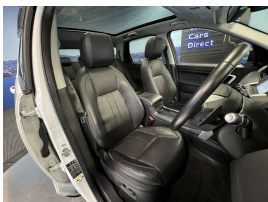

Wholesale Cars Direct

2017 Land Rover Discovery Sport HSE AWD - Sunroof - Leather - BIG

Stock ID	17191
Engine	2000 cc
Body	SUV
Odometer	58,680 km
Interior	0
Transmission	Automatic

Welcome to Wholesale Cars Direct.
WCD is quality, WCD is service, it is who we are.

Exceptional condition grade 4.5 AWD Facelift HSE Land Rover Discovery. Comes with Land Rovers Autonomous emergency braking system (AEB), 19" Factory alloys with a brand new set of tyres fitted in NZ, Blind Spot monitoring, Rear cross traffic alert, Multifunction steering wheel, 13 airbags, 360 degree around view camera, Reverse camera, Side camera, Panoramic sunroof with electric shade cover, Electric heated memory front seats, Heated steering wheel, Front/Rear parking sensors, Cruise control, Stability control, Isofix child seat anchors, 3 Point seat belts for all seats, Auto headlights, Dual side climate air conditioning, Apple car play installed to the value of \$1380, Bluetooth, Stereo upgraded to NZ spec,