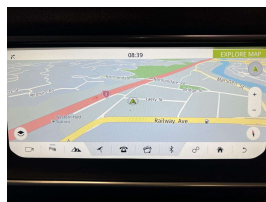

Wholesale Cars Direct

2017 Land Rover Discovery Sport HSE AWD - Sunroof - Leather - BIG

Stock ID	17191
Engine	2000 cc
Body	SUV
Odometer	58,680 km
Interior	0
Transmission	Automatic

Welcome to Wholesale Cars Direct.
WCD is quality, WCD is service, it is who we are.

Exceptional condition grade 4.5 AWD Facelift HSE Land Rover Discovery. Comes with Land Rovers Autonomous emergency braking system (AEB), 19" Factory alloys with a brand new set of tyres fitted in NZ, Blind Spot monitoring, Rear cross traffic alert, Multifunction steering wheel, 13 airbags, 360 degree around view camera, Reverse camera, Side camera, Panoramic sunroof with electric shade cover, Electric heated memory front seats, Heated steering wheel, Front/Rear parking sensors, Cruise control, Stability control, Isofix child seat anchors, 3 Point seat belts for all seats, Auto headlights, Dual side climate air conditioning, Apple car play installed to the value of \$1380, Bluetooth, Stereo upgraded to NZ spec,