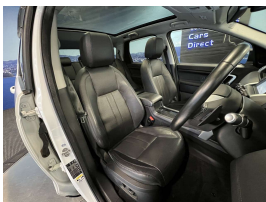

Wholesale Cars Direct

2017 Land Rover Discovery Sport HSE AWD - Sunroof - Leather - BIG

Stock ID	17191
Engine	2000 cc
Body	SUV
Odometer	58,680 km
Interior	0
Transmission	Automatic

Welcome to Wholesale Cars Direct.
WCD is quality, WCD is service, it is who we are.

Exceptional condition grade 4.5 AWD Facelift HSE Land Rover Discovery. Comes with Land Rovers Autonomous emergency braking system (AEB), 19" Factory alloys with a brand new set of tyres fitted in NZ, Blind Spot monitoring, Rear cross traffic alert, Multifunction steering wheel, 13 airbags, 360 degree around view camera, Reverse camera, Side camera, Panoramic sunroof with electric shade cover, Electric heated memory front seats, Heated steering wheel, Front/Rear parking sensors, Cruise control, Stability control, Isofix child seat anchors, 3 Point seat belts for all seats, Auto headlights, Dual side climate air conditioning, Apple car play installed to the value of \$1380, Bluetooth, Stereo upgraded to NZ spec,