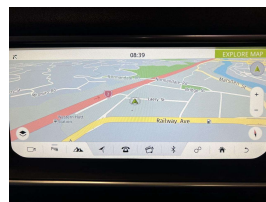

Wholesale Cars Direct

2017 Land Rover Discovery Sport HSE AWD - Sunroof - Leather - BIG

Stock ID	17191
Engine	2000 cc
Body	SUV
Odometer	58,680 km
Interior	0
Transmission	Automatic

Welcome to Wholesale Cars Direct.
WCD is quality, WCD is service, it is who we are.

Exceptional condition grade 4.5 AWD Facelift HSE Land Rover Discovery. Comes with Land Rovers Autonomous emergency braking system (AEB), 19" Factory alloys with a brand new set of tyres fitted in NZ, Blind Spot monitoring, Rear cross traffic alert, Multifunction steering wheel, 13 airbags, 360 degree around view camera, Reverse camera, Side camera, Panoramic sunroof with electric shade cover, Electric heated memory front seats, Heated steering wheel, Front/Rear parking sensors, Cruise control, Stability control, Isofix child seat anchors, 3 Point seat belts for all seats, Auto headlights, Dual side climate air conditioning, Apple car play installed to the value of \$1380, Bluetooth, Stereo upgraded to NZ spec,