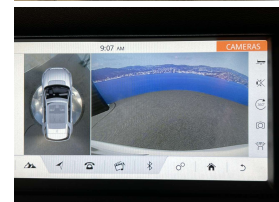

Wholesale Cars Direct

2017 Land Rover Discovery Sport HSE AWD - Sunroof - Leather - BIG

Stock ID	17191
Engine	2000 cc
Body	SUV
Odometer	58,680 km
Interior	0
Transmission	Automatic

Welcome to Wholesale Cars Direct.
WCD is quality, WCD is service, it is who we are.

Exceptional condition grade 4.5 AWD Facelift HSE Land Rover Discovery. Comes with Land Rovers Autonomous emergency braking system (AEB), 19" Factory alloys with a brand new set of tyres fitted in NZ, Blind Spot monitoring, Rear cross traffic alert, Multifunction steering wheel, 13 airbags, 360 degree around view camera, Reverse camera, Side camera, Panoramic sunroof with electric shade cover, Electric heated memory front seats, Heated steering wheel, Front/Rear parking sensors, Cruise control, Stability control, Isofix child seat anchors, 3 Point seat belts for all seats, Auto headlights, Dual side climate air conditioning, Apple car play installed to the value of \$1380, Bluetooth, Stereo upgraded to NZ spec,