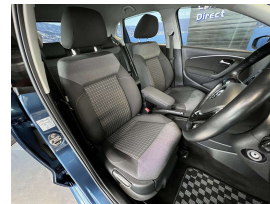

Quality is not a marketing act at Wholesale Cars Direct, it is who we are.

This is one immaculate grade 4.5 VW hatch. Stunning colour up close with such low ks for long time value. Features include automatic headlights, 6 x SRS airbags, Electronic stability program, Climate Air Conditioning, Isofix car seat anchor points, Reverse camera, 15 inch factory alloys. Equipped with a 1.2 Litre Turbocharged Engine that develops 77Kw.

TRADE IN's

All trade ins can be facilitated here quickly and easily

FINANCE

Using only New Zealand's best finance companies we are focused on ensuring a simple, hassle free experience to have you driving away in your new vehicle as quickly as possible

Wholesale Cars Direct, Phone 0800 22 44 02, Email sales@wcd.co.nz