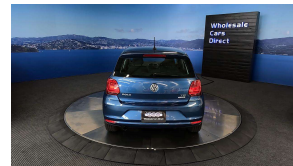

Wholesale Cars Direct

2016 Volkswagen Polo 1.2TSI - Grade 4.5. \$17,600

Vehicle	Odometer	Engine	Seats	Stock ID
Details	16.802 km	1200 cc	-	15757

Quality is not a marketing act at Wholesale Cars Direct, it is who we are.

This is one immaculate grade 4.5 VW hatch. Stunning colour up close with such low ks for long time value. Features include automatic headlights, 6 x SRS airbags, Electronic stability program, Climate Air Conditioning, Isofix car seat anchor points, Reverse camera, 15 inch factory alloys. Equipped with a 1.2 Litre Turbocharged Engine that develops 77Kw.