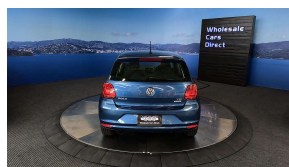

Wholesale Cars Direct

2016 Volkswagen Polo 1.2TSI - Grade 4.5. \$17,600

Vehicle	Odometer	Engine	Seats	Stock ID
Details	16.802 km	1200 cc	-	15757

Quality is not a marketing act at Wholesale Cars Direct, it is who we are.

This is one immaculate grade 4.5 VW hatch. Stunning colour up close with such low ks for long time value. Features include automatic headlights, 6 x SRS airbags, Electronic stability program, Climate Air Conditioning, Isofix car seat anchor points, Reverse camera, 15 inch factory alloys. Equipped with a 1.2 Litre Turbocharged Engine that develops 77Kw.