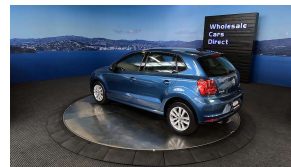

Wholesale Cars Direct

2016 Volkswagen Polo 1.2TSI - Grade 4.5. \$17,600

Vehicle	Odometer	Engine	Seats	Stock ID
Details	16.802 km	1200 cc	-	15757

Quality is not a marketing act at Wholesale Cars Direct, it is who we are.

This is one immaculate grade 4.5 VW hatch. Stunning colour up close with such low ks for long time value. Features include automatic headlights, 6 x SRS airbags, Electronic stability program, Climate Air Conditioning, Isofix car seat anchor points, Reverse camera, 15 inch factory alloys. Equipped with a 1.2 Litre Turbocharged Engine that develops 77Kw.