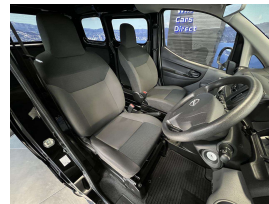

Wholesale Cars Direct

2021 Nissan NV200 1600cc 5 door - Grade 4.5 \$24,990

Vehicle	Odometer	Engine	Seats	Stock ID
Details	17.613 km	1600 cc	-	16046

TRADE IN's

All trade ins can be facilitated here quickly and easily