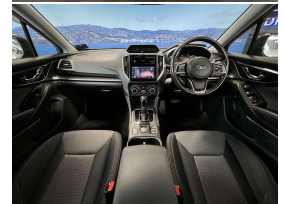

## 2018 Subaru XV Eyesight - AWD - Grade 4.5 - Apple Car Play

Vehicle	Odometer	Engine	Seats	Stock ID
Details	70.200 km	2000 cc	-	15544