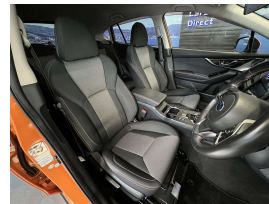

## 2018 Subaru XV Eyesight - AWD - Grade 4.5 - Apple Car Play

Vehicle	Odometer	Engine	Seats	Stock ID
Details	70.200 km	2000 cc	-	15544