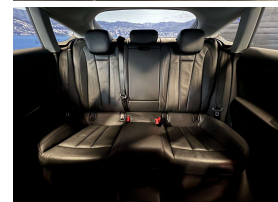

2018 Audi A5 2.0TFSI Sportback - Leather - Grade 4.5. Stunning car.