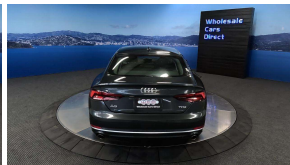

Wholesale Cars Direct

2018 Audi A5 2.0TFSI Sportback - Leather - Grade 4.5. Stunning car.

Stock ID	16625
Engine	2000 cc
Body	Hatchback
Odometer	29,370 km
Interior	Leather
Transmission	Automatic

Welcome to Wholesale Cars Direct.
WCD is quality, WCD is service, it is who we are.

The condition of this beautiful A5 is just stunning. Such a great looking European luxury car. Comes with virtual Cockpit, Stereo upgraded to NZ spec, NZ Navigation, Adaptive cruise control, 8 Airbags, Full leather interior, Dual side Climate control, Electronic stability control, Auto headlights, Electric heated front seats, Park assist, Proximity key - Push button start, Front/Rear parking sensors, 360 degree camera, Reversing camera, Factory 18 inch alloys, Multi function steering wheel with paddle shift tiptronic, Audi Drive select, Bluetooth, Apple Car Play, Android Auto, Stereo upgraded to NZ spec.