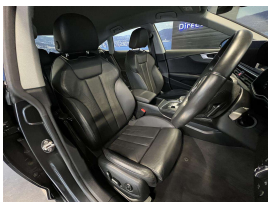

Wholesale Cars Direct

2018 Audi A5 2.0TFSI Sportback - Leather - Grade 4.5. Stunning car.

Stock ID	16625
Engine	2000 cc
Body	Hatchback
Odometer	29,370 km
Interior	Leather
Transmission	Automatic

Welcome to Wholesale Cars Direct.
WCD is quality, WCD is service, it is who we are.

The condition of this beautiful A5 is just stunning. Such a great looking European luxury car. Comes with virtual Cockpit, Stereo upgraded to NZ spec, NZ Navigation, Adaptive cruise control, 8 Airbags, Full leather interior, Dual side Climate control, Electronic stability control, Auto headlights, Electric heated front seats, Park assist, Proximity key - Push button start, Front/Rear parking sensors, 360 degree camera, Reversing camera, Factory 18 inch alloys, Multi function steering wheel with paddle shift tiptronic, Audi Drive select, Bluetooth, Apple Car Play, Android Auto, Stereo upgraded to NZ spec.