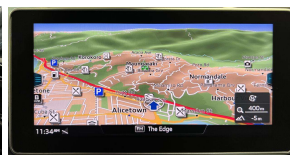

Wholesale Cars Direct

2018 Audi A5 2.0TFSI Sportback - Leather - Grade 4.5. Stunning car.

Stock ID	16625
Engine	2000 cc
Body	Hatchback
Odometer	29,370 km
Interior	Leather
Transmission	Automatic

Welcome to Wholesale Cars Direct.
WCD is quality, WCD is service, it is who we are.

The condition of this beautiful A5 is just stunning. Such a great looking European luxury car. Comes with virtual Cockpit, Stereo upgraded to NZ spec, NZ Navigation, Adaptive cruise control, 8 Airbags, Full leather interior, Dual side Climate control, Electronic stability control, Auto headlights, Electric heated front seats, Park assist, Proximity key - Push button start, Front/Rear parking sensors, 360 degree camera, Reversing camera, Factory 18 inch alloys, Multi function steering wheel with paddle shift tiptronic, Audi Drive select, Bluetooth, Apple Car Play, Android Auto, Stereo upgraded to NZ spec.