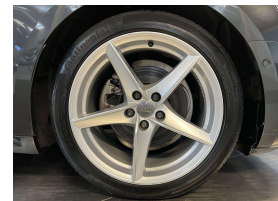

## 2018 Audi A5 2.0TFSI Sportback - Leather - Grade 4.5. Stunning car.

<b>Stock ID</b>	16625
<b>Engine</b>	2000 cc
<b>Body</b>	Sedan
<b>Odometer</b>	29,370 km
<b>Interior</b>	Leather
<b>Transmission</b>	Automatic

Welcome to Wholesale Cars Direct.  
WCD is quality, WCD is service, it is who we are.

The condition of this beautiful A5 is just stunning. Such a great looking European luxury car. Comes with virtual Cockpit, Stereo upgraded to NZ spec, NZ Navigation, Adaptive cruise control, 8 Airbags, Full leather interior, Dual side Climate control, Electronic stability control, Auto headlights, Electric heated front seats, Park assist, Proximity key - Push button start, Front/Rear parking sensors, 360 degree camera, Reversing camera, Factory 18 inch alloys, Multi function steering wheel with paddle shift tiptronic, Audi Drive select, Bluetooth, Apple Car Play, Stereo upgraded to NZ spec.