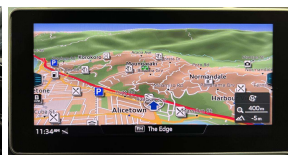

2018 Audi A5 2.0TFSI Sportback - Leather - Grade 4.5. Stunning car.