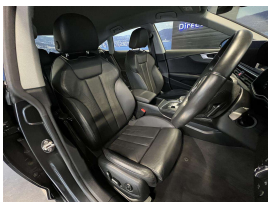

2018 Audi A5 2.0TFSI Sportback - Leather - Grade 4.5. Stunning car.