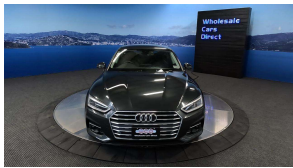

## 2018 Audi A5 2.0TFSI Sportback - Leather - Grade 4.5. Stunning car.

<b>Stock ID</b>	16625
<b>Engine</b>	2000 cc
<b>Body</b>	Sedan
<b>Odometer</b>	29,370 km
<b>Interior</b>	Leather
<b>Transmission</b>	Automatic

Welcome to Wholesale Cars Direct.  
WCD is quality, WCD is service, it is who we are.

The condition of this beautiful A5 is just stunning. Such a great looking European luxury car. Comes with virtual Cockpit, Stereo upgraded to NZ spec, NZ Navigation, Adaptive cruise control, 8 Airbags, Full leather interior, Dual side Climate control, Electronic stability control, Auto headlights, Electric heated front seats, Park assist, Proximity key - Push button start, Front/Rear parking sensors, 360 degree camera, Reversing camera, Factory 18 inch alloys, Multi function steering wheel with paddle shift tiptronic, Audi Drive select, Bluetooth, Apple Car Play, Stereo upgraded to NZ spec.