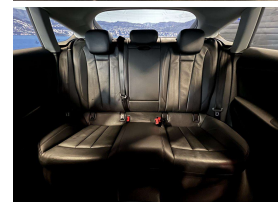

2018 Audi A5 2.0TFSI Sportback - Leather - Grade 4.5. Stunning car.