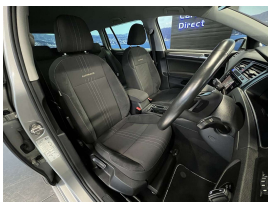

2017 Volkswagen Golf 4Motion Alltrack - Grade 4.5 - BIG Spec. $23,990

Stock ID	17220
Engine	1800 cc, Internal Combustion
Body	Station Wagon
Odometer	58,900 km
Interior	0
Transmission	Automatic

Welcome to Wholesale Cars Direct.
WCD is quality, WCD is service, it is who we are.

A pristine grade 4.5 facelift 4motion VW Alltrack. Comes with virtual cockpit (Active info display), Apple Car Play, Off road mode, Upgraded stereo to NZ spec, NZ Navigation, Forward collision warning, Paddle shift tiptronic, Proximity key - Push button start, 9 airbags, 18" factory alloys, Adaptive cruise control, Lane assist, Electronic stability program, Dual side climate air conditioning, Isofix car seat anchor points, Auto headlights, Reverse camera, Bluetooth Handsfree music streaming, Heated front seats, Heated steering wheel.