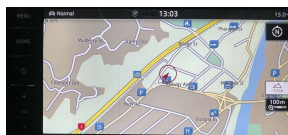

2017 Volkswagen Golf 4Motion Alltrack - Grade 4.5 - BIG Spec. $23,990

Stock ID	17220
Engine	1800 cc, Internal Combustion
Body	Station Wagon
Odometer	58,900 km
Interior	0
Transmission	Automatic

Welcome to Wholesale Cars Direct.
WCD is quality, WCD is service, it is who we are.

A pristine grade 4.5 facelift 4motion VW Alltrack. Comes with virtual cockpit (Active info display), Apple Car Play, Off road mode, Upgraded stereo to NZ spec, NZ Navigation, Forward collision warning, Paddle shift tiptronic, Proximity key - Push button start, 9 airbags, 18" factory alloys, Adaptive cruise control, Lane assist, Electronic stability program, Dual side climate air conditioning, Isofix car seat anchor points, Auto headlights, Reverse camera, Bluetooth Handsfree music streaming, Heated front seats, Heated steering wheel.