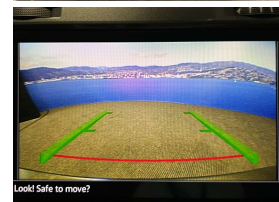

2017 Volkswagen Golf 4Motion Alltrack - Grade 4.5 - BIG Spec. $23,990

Stock ID	17220
Engine	1800 cc, Internal Combustion
Body	Station Wagon
Odometer	58,900 km
Interior	0
Transmission	Automatic

Welcome to Wholesale Cars Direct.
WCD is quality, WCD is service, it is who we are.

A pristine grade 4.5 facelift 4motion VW Alltrack. Comes with virtual cockpit (Active info display), Apple Car Play, Off road mode, Upgraded stereo to NZ spec, NZ Navigation, Forward collision warning, Paddle shift tiptronic, Proximity key - Push button start, 9 airbags, 18" factory alloys, Adaptive cruise control, Lane assist, Electronic stability program, Dual side climate air conditioning, Isofix car seat anchor points, Auto headlights, Reverse camera, Bluetooth Handsfree music streaming, Heated front seats, Heated steering wheel.