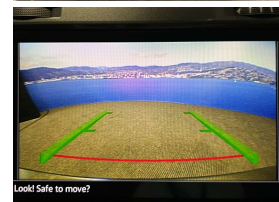

2017 Volkswagen Golf 4Motion Alltrack - Grade 4.5 - BIG Spec. $23,990

Stock ID 17220

Engine 1800 cc

Body Station Wagon

Odometer 58,900 km

Interior 0

Transmission Automatic

Welcome to Wholesale Cars Direct.
WCD is quality, WCD is service, it is who we are.

A pristine grade 4.5 facelift 4motion VW Alltrack. Comes with virtual cockpit (Active info display), Apple Car Play, Off road mode, Upgraded stereo to NZ spec, NZ Navigation, Forward collision warning, Paddle shift tiptronic, Proximity key - Push button start, 9 airbags, 18" factory alloys, Adaptive cruise control, Lane assist, Electronic stability program, Dual side climate air conditioning, Isofix car seat anchor points, Auto headlights, Reverse camera, Bluetooth Handsfree music streaming, Heated front seats, Heated steering wheel.