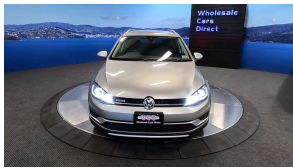

Wholesale Cars Direct

2017 Volkswagen Golf 4Motion Alltrack - Grade 4.5 - BIG Spec. \$23,990

Stock ID 17220

Engine 1800 cc

Body Station Wagon

Odometer 58,900 km

Interior 0

Transmission Automatic

Welcome to Wholesale Cars Direct.
WCD is quality, WCD is service, it is who we are.

A pristine grade 4.5 facelift 4motion VW Alltrack. Comes with virtual cockpit (Active info display), Apple Car Play, Off road mode, Upgraded stereo to NZ spec, NZ Navigation, Forward collision warning, Paddle shift tiptronic, Proximity key - Push button start, 9 airbags, 18" factory alloys, Adaptive cruise control, Lane assist, Electronic stability program, Dual side climate air conditioning, Isofix car seat anchor points, Auto headlights, Reverse camera, Bluetooth Handsfree music streaming, Heated front seats, Heated steering wheel.