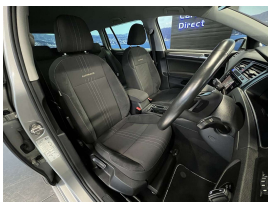

2017 Volkswagen Golf 4Motion Alltrack - Grade 4.5 - BIG Spec. $23,990

Stock ID 17220

Engine 1800 cc

Body Station Wagon

Odometer 58,900 km

Interior 0

Transmission Automatic

Welcome to Wholesale Cars Direct.
WCD is quality, WCD is service, it is who we are.

A pristine grade 4.5 facelift 4motion VW Alltrack. Comes with virtual cockpit (Active info display), Apple Car Play, Off road mode, Upgraded stereo to NZ spec, NZ Navigation, Forward collision warning, Paddle shift tiptronic, Proximity key - Push button start, 9 airbags, 18" factory alloys, Adaptive cruise control, Lane assist, Electronic stability program, Dual side climate air conditioning, Isofix car seat anchor points, Auto headlights, Reverse camera, Bluetooth Handsfree music streaming, Heated front seats, Heated steering wheel.