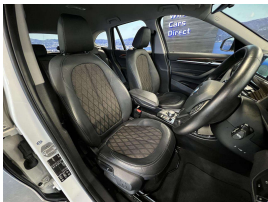

Wholesale Cars Direct

2016 BMW X1 XDrive AWD - NZ Nav - Grade 4.5 - Cool SUV. \$24,490

Stock ID	16804
Engine	2000 cc
Body	SUV
Odometer	41,920 km
Interior	0
Transmission	Automatic

Welcome to Wholesale Cars Direct.
WCD is quality, WCD is service, it is who we are.

Quality at its best from Wholesale Cars Direct with this European AWD BMW SUV. As expected it is a grade 4.5. Comes with stereo upgraded to NZ spec, Driving assistant, Front end collision warning, Pedestrian alert, Lane departure warning, Selective drive modes, Factory Bluetooth, L E D headlights, Comfort access, Reverse camera, Park assistant, Power tail gate, 10 airbags, Proximity key - Push button start, iDrive, Dual side climate control, 3 point seat belts for all seats, Isofix car seat anchor points, Partial leather interior, LED Headlights, Auto headlights, Front/Rear parking sensors, 18" Factory alloy wheels, We have also had NZ navigation installed.