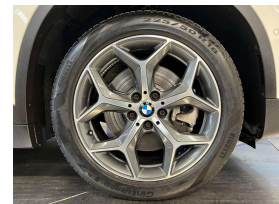

Wholesale Cars Direct

2016 BMW X1 XDrive AWD - NZ Nav - Grade 4.5 - Cool SUV. \$24,490

Stock ID	16804
Engine	2000 cc
Body	SUV
Odometer	41,920 km
Interior	0
Transmission	Automatic

Welcome to Wholesale Cars Direct.
WCD is quality, WCD is service, it is who we are.

Quality at its best from Wholesale Cars Direct with this European AWD BMW SUV. As expected it is a grade 4.5. Comes with stereo upgraded to NZ spec, Driving assistant, Front end collision warning, Pedestrian alert, Lane departure warning, Selective drive modes, Factory Bluetooth, L E D headlights, Comfort access, Reverse camera, Park assistant, Power tail gate, 10 airbags, Proximity key - Push button start, iDrive, Dual side climate control, 3 point seat belts for all seats, Isofix car seat anchor points, Partial leather interior, LED Headlights, Auto headlights, Front/Rear parking sensors, 18" Factory alloy wheels, We have also had NZ navigation installed.