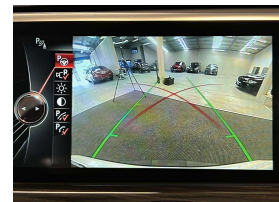

Wholesale Cars Direct

2016 BMW X1 XDrive AWD - NZ Nav - Grade 4.5 - Cool SUV. $24,490

Stock ID	16804
Engine	2000 cc
Body	SUV
Odometer	41,920 km
Interior	0
Transmission	Automatic

Welcome to Wholesale Cars Direct.
WCD is quality, WCD is service, it is who we are.

Quality at its best from Wholesale Cars Direct with this European AWD BMW SUV. As expected it is a grade 4.5. Comes with stereo upgraded to NZ spec, Driving assistant, Front end collision warning, Pedestrian alert, Lane departure warning, Selective drive modes, Factory Bluetooth, L E D headlights, Comfort access, Reverse camera, Park assistant, Power tail gate, 10 airbags, Proximity key - Push button start, iDrive, Dual side climate control, 3 point seat belts for all seats, Isofix car seat anchor points, Partial leather interior, LED Headlights, Auto headlights, Front/Rear parking sensors, 18" Factory alloy wheels, We have also had NZ navigation installed.

AJ Hoare
Vehicle Consultant
0800 22 44 02
021 784 687
aj@wcd.co.nz

Scotty Duncan
For Finance
+ Vehicle Consultant
0800 22 44 02 EXTN 2
022 071 2299
scott@wcd.co.nz