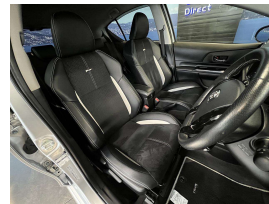

Wholesale Cars Direct

2016 Toyota Aqua Hybrid G GS - Apple Car Play Android Auto

Vehicle	Odometer	Engine	Seats	Stock ID
Details	44.300 km	1500 cc	-	15567

TRADE IN's

All trade ins can be facilitated here quickly and easily