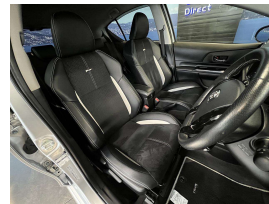

Wholesale Cars Direct

2016 Toyota Aqua Hybrid G GS - Apple Car Play Android Auto

Vehicle	Odometer	Engine	Seats	Stock ID
Details	44,300 km	1500 cc	-	15567

TRADE IN's

All trade ins can be facilitated here quickly and easily