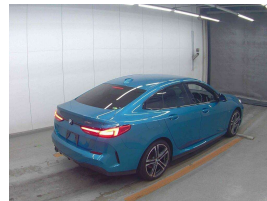

2021 BMW 218i Gran Coupe Highline Motorsport - Grade 4.5 - BIG

Stock ID 17439

Engine 1500 cc

Body Sedan

Odometer 39,972 km

Interior Leather

Transmission Automatic

Welcome to Wholesale Cars Direct.
WCD is quality, WCD is service, it is who we are.

A pristine grade 4.5 Highline BMW 218 Gran Coupe. This has just arrived along with 80 other vehicles, it can be fast tracked through compliance upon genuine interest or purchased subject to condition & test drive.