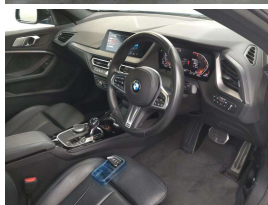

2021 BMW 218i Gran Coupe Highline Motorsport - Grade 4.5 - BIG

Stock ID 17439

Engine 1500 cc

Body Sedan

Odometer 39,972 km

Interior Leather

Transmission Automatic

Welcome to Wholesale Cars Direct.
WCD is quality, WCD is service, it is who we are.

A pristine grade 4.5 Highline BMW 218 Gran Coupe. This has just arrived along with 80 other vehicles, it can be fast tracked through compliance upon genuine interest or purchased subject to condition & test drive.