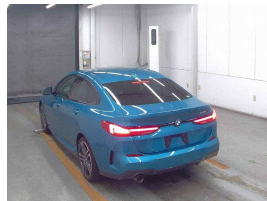

2021 BMW 218i Gran Coupe Highline Motorsport - Grade 4.5 - BIG

Stock ID 17439

Engine 1500 cc

Body Sedan

Odometer 39,972 km

Interior Leather

Transmission Automatic

Welcome to Wholesale Cars Direct.
WCD is quality, WCD is service, it is who we are.

A pristine grade 4.5 Highline BMW 218 Gran Coupe. This has just arrived along with 80 other vehicles, it can be fast tracked through compliance upon genuine interest or purchased subject to condition & test drive.