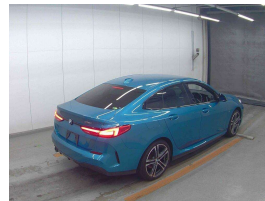

2021 BMW 218i Gran Coupe Highline Motorsport - Grade 4.5 - BIG

Stock ID 17439

Engine 1500 cc, Internal Combustion

Body Sedan

Odometer 39,972 km

Interior Leather

Transmission Automatic

Welcome to Wholesale Cars Direct. WCD is quality, WCD is service, it is who we are.

This vehicle is in storge. It can be processed upon genuine interest or purchased subject to condition & test drive.