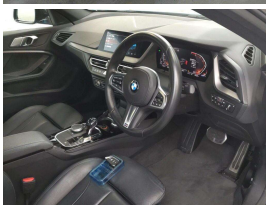

2021 BMW 218i Gran Coupe Highline Motorsport - Grade 4.5 - BIG

Stock ID 17439

Engine 1500 cc, Internal Combustion

Body Sedan

Odometer 39,972 km

Interior Leather

Transmission Automatic

Welcome to Wholesale Cars Direct. WCD is quality, WCD is service, it is who we are.

This vehicle is in storge. It can be processed upon genuine interest or purchased subject to condition & test drive.