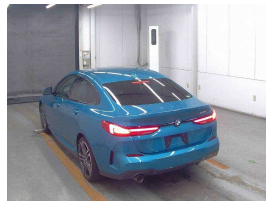

2021 BMW 218i Gran Coupe Highline Motorsport - Grade 4.5 - BIG

Stock ID 17439

Engine 1500 cc, Internal Combustion

Body Sedan

Odometer 39,972 km

Interior Leather

Transmission Automatic

Welcome to Wholesale Cars Direct. WCD is quality, WCD is service, it is who we are.

This vehicle is in storge. It can be processed upon genuine interest or purchased subject to condition & test drive.