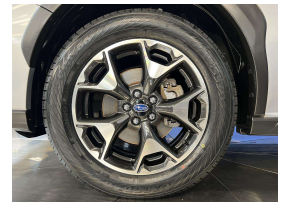

Wholesale Cars Direct

2018 Subaru XV Eyesight - AWD - Grade 4.5 - Apple Car Play

Vehicle	Odometer	Engine	Seats	Stock ID
Details	66.300 km	2000 cc	-	15722

Quality is not a marketing act at Wholesale Cars Direct, it is who we are.

This XV is such a stunning example it required no paint prior to the yard it has been that well looked after. We fitted a brand new set of tyres at a cost of \$747 & fitted a NZ stereo with Bluetooth handsfree, music streaming, Apple CarPlay, Android auto with Reverse camera. It comes with 7 SRS air bags, Paddle shift tiptronic, 3 point seat belts for all passengers, Radar cruise control, Subaru's Eyesight & SI drive, Lane departure warning, ISOFIX, Dual side climate control, Multi Function steering wheel, SRH Front light system, Proximity key, Push button start. Equipped with all wheel drive and the 2.0 Litre petrol engine that develops 110kw.