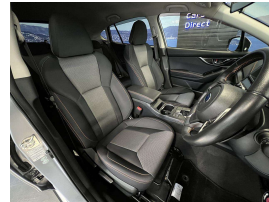

Wholesale Cars Direct

2018 Subaru XV Eyesight - AWD - Grade 4.5 - Apple Car Play

Vehicle	Odometer	Engine	Seats	Stock ID
Details	66.300 km	2000 cc	-	15722

Quality is not a marketing act at Wholesale Cars Direct, it is who we are.

This XV is such a stunning example it required no paint prior to the yard it has been that well looked after. We fitted a brand new set of tyres at a cost of \$747 & fitted a NZ stereo with Bluetooth handsfree, music streaming, Apple CarPlay, Android auto with Reverse camera. It comes with 7 SRS air bags, Paddle shift tiptronic, 3 point seat belts for all passengers, Radar cruise control, Subaru's Eyesight & SI drive, Lane departure warning, ISOFIX, Dual side climate control, Multi Function steering wheel, SRH Front light system, Proximity key, Push button start. Equipped with all wheel drive and the 2.0 Litre petrol engine that develops 110kw.