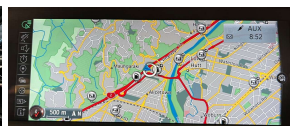

Wholesale Cars Direct

2022 BMW 218i Motorsport Gran Coupe - Low Kms - Grade 4.5 -

Stock ID	17165
Engine	1500 cc
Body	Sedan
Odometer	13,480 km
Interior	0
Transmission	Automatic

Welcome to Wholesale Cars Direct.
WCD is quality, WCD is service, it is who we are.

An absolutely impressive facelift BMW 218 Gran Coupe Motorsport. A must see for the most discerning of buyers. The snapper rocks blue metallic really looks sensational. Comes with exterior mirror package, Interior/Exterior mirror package, Lights package, Motorsport aerodynamics package, Multi function sports leather steering wheel, Comfort access, Electric front drivers seat with memory function, Driving assistant, Active cruise control, Parking assistant, BMW live cockpit, Active protection for pedestrians, Wireless Apple car play, Bluetooth, Collision warning, Lane departure warning, Lane change warning, 8 airbags, Speed assistant, 18" Motorsport alloys with a brand new set of tires fitted in NZ,