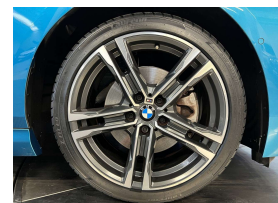

Wholesale Cars Direct

2022 BMW 218i Motorsport Gran Coupe - Low Kms - Grade 4.5 -

Stock ID	17165
Engine	1500 cc
Body	Sedan
Odometer	13,480 km
Interior	0
Transmission	Automatic

Welcome to Wholesale Cars Direct.
WCD is quality, WCD is service, it is who we are.

An absolutely impressive facelift BMW 218 Gran Coupe Motorsport. A must see for the most discerning of buyers. The snapper rocks blue metallic really looks sensational. Comes with exterior mirror package, Interior/Exterior mirror package, Lights package, Motorsport aerodynamics package, Multi function sports leather steering wheel, Comfort access, Electric front drivers seat with memory function, Driving assistant, Active cruise control, Parking assistant, BMW live cockpit, Active protection for pedestrians, Wireless Apple car play, Bluetooth, Collision warning, Lane departure warning, Lane change warning, 8 airbags, Speed assistant, 18" Motorsport alloys with a brand new set of tires fitted in NZ,