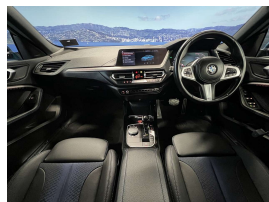

Wholesale Cars Direct

2022 BMW 218i Motorsport Gran Coupe - Low Kms - Grade 4.5 -

Stock ID	17165
Engine	1500 cc
Body	Sedan
Odometer	13,480 km
Interior	0
Transmission	Automatic

Welcome to Wholesale Cars Direct.
WCD is quality, WCD is service, it is who we are.

An absolutely impressive facelift BMW 218 Gran Coupe Motorsport. A must see for the most discerning of buyers. The snapper rocks blue metallic really looks sensational. Comes with exterior mirror package, Interior/Exterior mirror package, Lights package, Motorsport aerodynamics package, Multi function sports leather steering wheel, Comfort access, Electric front drivers seat with memory function, Driving assistant, Active cruise control, Parking assistant, BMW live cockpit, Active protection for pedestrians, Wireless Apple car play, Bluetooth, Collision warning, Lane departure warning, Lane change warning, 8 airbags, Speed assistant, 18" Motorsport alloys with a brand new set of tires fitted in NZ,