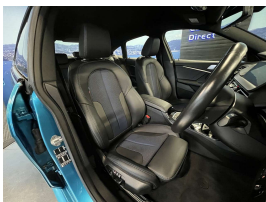

Wholesale Cars Direct

2022 BMW 218i Motorsport Gran Coupe - Low Kms - Grade 4.5 -

Stock ID	17165
Engine	1500 cc
Body	Sedan
Odometer	13,480 km
Interior	0
Transmission	Automatic

Welcome to Wholesale Cars Direct.
WCD is quality, WCD is service, it is who we are.

An absolutely impressive facelift BMW 218 Gran Coupe Motorsport. A must see for the most discerning of buyers. The snapper rocks blue metallic really looks sensational. Comes with exterior mirror package, Interior/Exterior mirror package, Lights package, Motorsport aerodynamics package, Multi function sports leather steering wheel, Comfort access, Electric front drivers seat with memory function, Driving assistant, Active cruise control, Parking assistant, BMW live cockpit, Active protection for pedestrians, Wireless Apple car play, Bluetooth, Collision warning, Lane departure warning, Lane change warning, 8 airbags, Speed assistant, 18" Motorsport alloys with a brand new set of tires fitted in NZ,