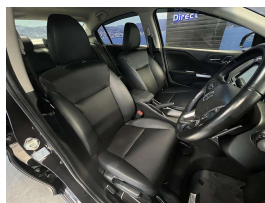

Wholesale Cars Direct

2016 Honda Grace Hybrid EX Special Edition - Grade 4.5 A -

Vehicle	Odometer	Engine	Seats	Stock ID
Details	20.450 km	1500 cc	5	15978

TRADE IN's

All trade ins can be facilitated here quickly and easily