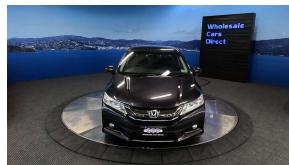

Wholesale Cars Direct

2016 Honda Grace Hybrid EX Special Edition - Grade 4.5 A -

Vehicle	Odometer	Engine	Seats	Stock ID
Details	20.450 km	1500 cc	5	15978

TRADE IN's

All trade ins can be facilitated here quickly and easily