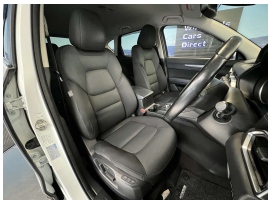

2017 Mazda CX-5 Sports Proactive - Grade 4.5 - Pristine. $25,990