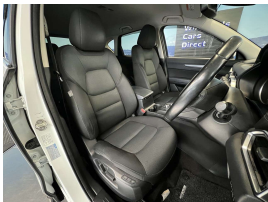

Wholesale Cars Direct

2017 Mazda CX-5 Sports Proactive - Grade 4.5 - Pristine. $24,990

Stock ID	17098
Engine	2000 cc
Body	SUV
Odometer	79,200 km
Interior	0
Transmission	Automatic

Welcome to Wholesale Cars Direct.
WCD is quality, WCD is service, it is who we are.

An absolute impeccable Mazda flagship CX5 SUV. Ready for the most discerning of buyers, this will not disappoint. Comes with smart city brake support, Active driving display (HUD), Radar cruise control, Lane departure warning, Lane keep assist system, L E D auto lights, Heated front seats, Heated steering wheel, 3 Point Safety Belts for all Seats, Bluetooth Audio, USB, 6 air Bags, Sky active stop start for fuel economy, Isofix car seat anchor points, Blind spot monitoring, Proximity key - Push button start, Dual side climate control, Rear Parking sensors, Factory 19 inch alloy wheels.